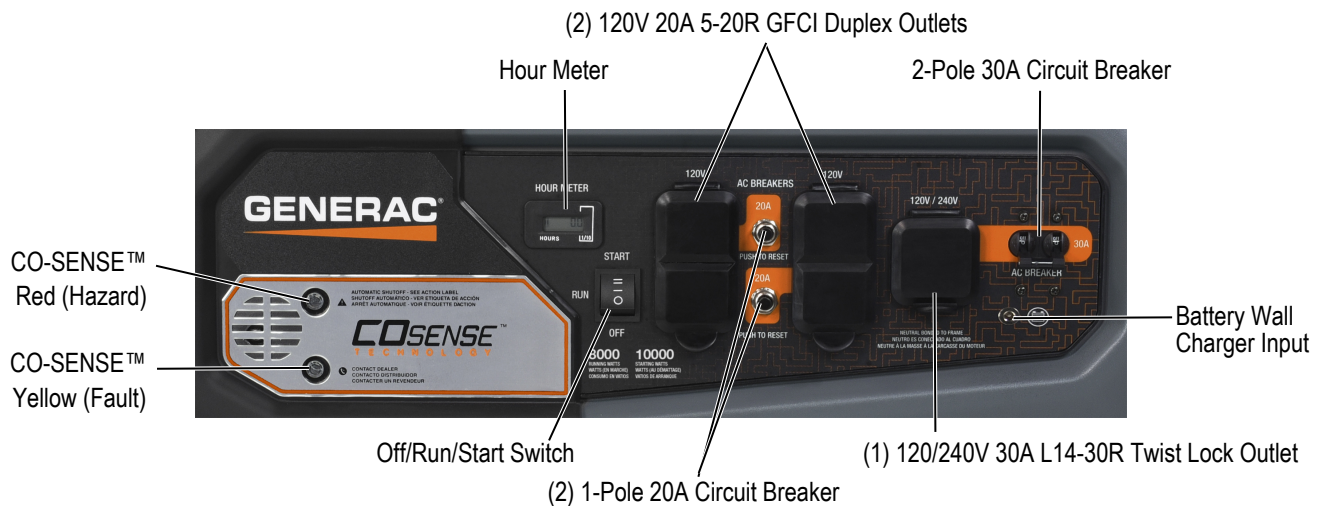

Control Panel