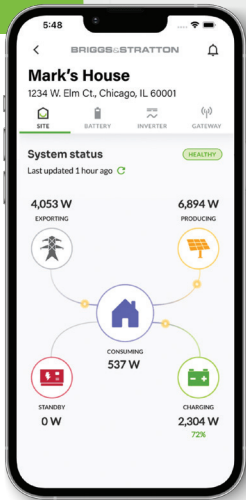

ESS

Control

SIMPLIPHI™
Energy Storage Solutions

ENERGY STORAGE SIMPLIFIED

EnergyTrak™ Control System

Simplest and most accessible ESS interface.

EnergyTrak™ provides advanced system monitoring through a streamlined mobile app that delivers real-time status and updates with intuitive control over the entire SimpliPHI® Energy Storage System (ESS). EnergyTrak provides peace-of-mind that your SimpliPHI ESS is providing the critical energy solution you need it to, whether that is reducing higher-rate time-of-use (TOU) charges or providing critical backup power. This smart control system makes installation and setup of the SimpliPHI ESS fast and secure. With easy-to-understand prompts and notifications, advanced cybersecurity, as well as remote system access — **EnergyTrak is the simplest, most accessible interface for energy storage systems.**