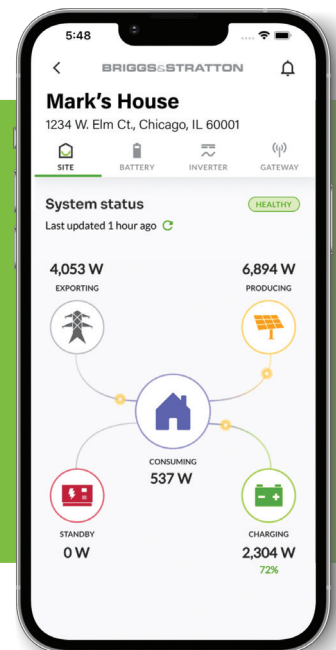

SIMPLI PHI™

Energy Storage Solutions

Streamlined ESS Commissioning

Simple 5-step commissioning process from a smartphone means less time spent on-site.

Business-level User Account Management

Quickly give your team the tools they need while protecting your customers' information.

Management of Customer Installations

Monitor your entire fleet of installs, helping you to address issues quickly and maximize ESS uptime.

Advanced Cybersecurity

Constant penetration testing for vulnerabilities to ensure the security of your system and information is kept safe.

System Monitoring & Notifications

Get the details and notifications you need for each customer's site.

Customer Account Creation

Make it easy for your customers to connect with their system ... and with you.

Remote Configuration of Commissioned Systems

Reconfigure connected systems without making a site visit.

**For the
System
Owner**

Site-level System Monitoring

Easily view and receive notifications about your system's operation with real-time information about battery, solar and/or grid power availability.

Connectivity and Updates

Simple Wi-Fi setup or reliable hard-wired networking along with automatic over-the-air firmware updates, ensures your system remains safe, secure, and as code-compliant as possible.

Expertise and Quality You Can Trust.

With 115+ years of experience providing power solutions, Briggs & Stratton is a brand homeowners trust. Our products are designed and engineered in the USA, and our customers can rely on us for exceptional performance and durability.

Our commitment to delivering the most powerful and reliable energy storage solutions in the industry ensures that you have the peace of mind you deserve when it comes to safeguarding your home's power supply. Say hello to a new era of energy storage and **keep powering forward™**.

All specifications listed are typical/nominal and subject to change without notice.

The Bluetooth® word mark and logos are registered trademarks owned by Bluetooth SIG, Inc.

Android is a trademark of Google LLC.

iOS is a trademark or registered trademark of Cisco in the U.S. and other countries and is used under license.

BS1385 - 4/24

BRIGGS & STRATTON
POST OFFICE BOX 702
MILWAUKEE, WI 53201 USA

Copyright © 2024 Briggs & Stratton. All rights reserved.