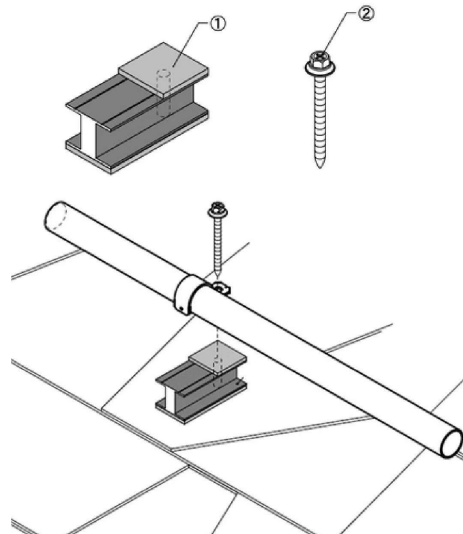

RT CONDUIT MOUNT

A Self-flashing Conduit Mount Featuring Roof Tech's AlphaSeal®

Conduit Mount Set

	Part Name	QTY/BOX
1	Conduit Mount	20
2	Screw 5.0x60mm	20

- ✓ Industry trusted AlphaSeal®
- ✓ Single hole strap or conduit hanger (purchased seperately)
- ✓ Rafter or deck (Plywood or OSB) installation
- ✓ Screw, mount, and flashing included
- ✓ Designed for conduit 1/2"-1"