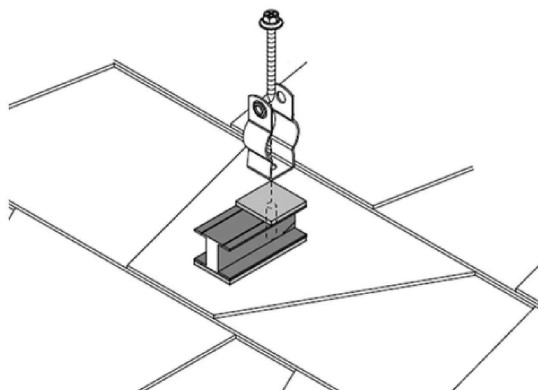

RT CONDUIT MOUNT

A Self-flashing Conduit Mount Featuring Roof Tech's AlphaSeal®

Conduit Mount Set

	Part Name	QTY/BOX
1	Conduit Mount	20
2	Screw 5.0x60mm	20

- ✓ Industry trusted AlphaSeal®
- ✓ Single hole strap or conduit hanger (purchased seperately)
- ✓ Rafter or deck (Plywood or OSB) installation
- ✓ Screw, mount, and flashing included
- ✓ Designed for conduit 1/2"-1"