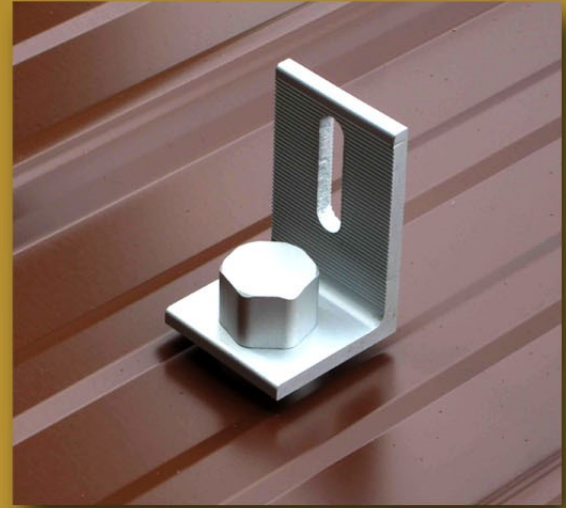

SUNMODO®

EZ Roof Mount™ for Metal Roofs

Strong
Simple
Clean

The best single penetration mount for metal roofs!

The Next Generation
in Metal Roof Mounts!

SUNMODO

Vancouver, WA

Phone: 360-844-0048

www.sunmodo.com

Ez Mount L-Foot Kit

for Metal Roofs

- * Thick EPDM gasket for a superior water tight seal
- * Can be used on almost any metal profile roof

- * Single penetration mount
- * Secures solid into wood beams
- * L Foot can swivel in any direction

1 - Ez Metal Mount
Part# A20051-002

1 - Hex Cap
Part# A20066-001

1 - Ez L-Foot
Part# A20064-001

Other Innovated Sunmodo Mounts for Metal Roofs!