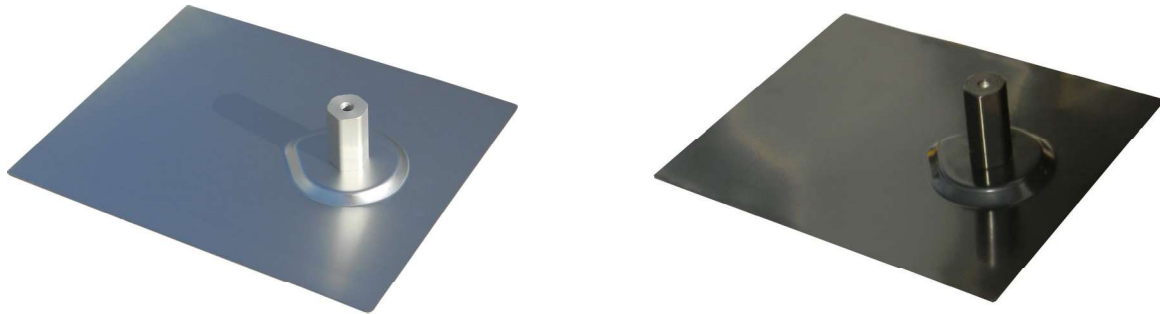

# Roof Attachment – Composite Shingle

## EZ Roof Mount Kit w/ Standoff

The EZ Roof Mount Kit with Standoff for shingle roofs, exceeds the competition in quality, reliability and price. This kit includes one flashing, one versatile aluminum base designed for multiple configurations, one standoff of your chosen size and all hardware. 18" size flashing also available. U.S. Patent Number 8,122,648

Perfect for top mounting rail.

Add a L Foot for side mounting rails.

L Foot version available.

Part Number	Description
K10070-002	EZ Roof Mount Kit w/ 2" Standoff, Clear
K10070-BK2	EZ Roof Mount Kit w/ 2" Standoff, Black
K10070-003	EZ Roof Mount Kit w/ 3" Standoff, Clear
K10070-BK3	EZ Roof Mount Kit w/ 3" Standoff, Black
K10070-005	EZ Roof Mount Kit w/ 5" Standoff, Clear
K10070-BK5	EZ Roof Mount Kit w/ 5" Standoff, Black
K10070-007	EZ Roof Mount Kit w/ 7" Standoff, Clear