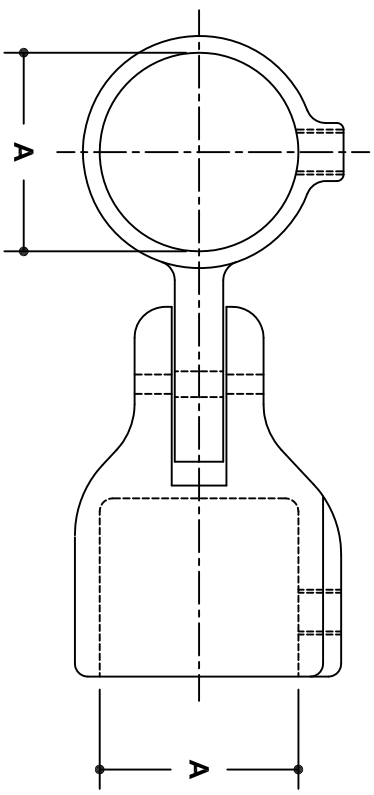

NOTE: DIMENSIONS LOCATED IN BOXES ARE COMMON  
SETBACK DIMENSIONS FOR EACH FITTING

## #17E Adjustable Elbow or Tee Assembly

SCALE: HALF

ENGLISH UNITS (Inches)						
PIPE SIZE	A	B	C	D	E	F
1½"	1.93	1.50	2.25	1.11	1.73	
1¼"	1.68	1.50	2.06	1.13	1.44	
1"	-	-	-	-	-	
¾"	1.07	1.00	1.44	.97	.97	

METRIC UNITS (mm)						
PIPE SIZE	A	B	C	D	E	F
1½"	48	38	57	28	44	
1¼"	43	38	42	29	37	
1"	-	-	-	-	-	
¾"	27	25	37	25	25	