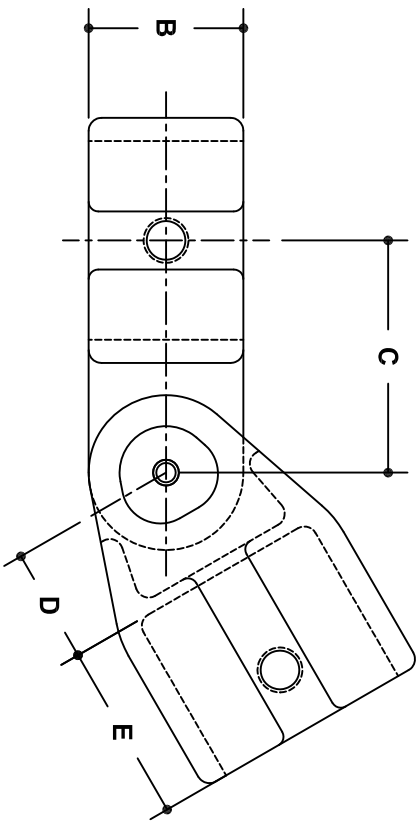

NOTE: DIMENSIONS LOCATED IN BOXES ARE COMMON  
SETBACK DIMENSIONS FOR EACH FITTING

## #17E Adjustable Elbow or Tee Assembly

SCALE: HALF

ENGLISH UNITS (Inches)						
PIPE SIZE	A	B	C	D	E	F
1½"	1.93	1.50	2.25	1.11	1.73	
1¼"	1.68	1.50	2.06	1.13	1.44	
1"	-	-	-	-	-	
¾"	1.07	1.00	1.44	.97	.97	

METRIC UNITS (mm)						
PIPE SIZE	A	B	C	D	E	F
1½"	48	38	57	28	44	
1¼"	43	38	42	29	37	
1"	-	-	-	-	-	
¾"	27	25	37	25	25	