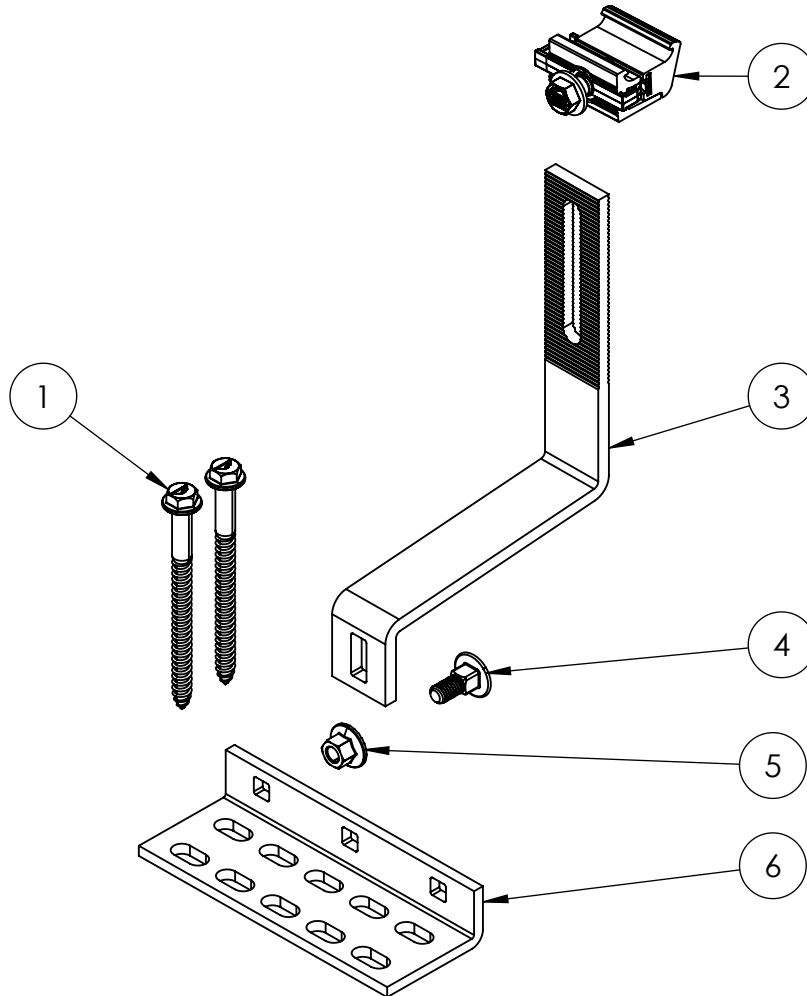

AIRE ALL TILE HOOK (INCL. 2 LAGS)

ITEM NO	DESCRIPTION	QTY IN KIT
1	SCREW, LAG, 1/2" HEX, W/ FLANGE, 5/16-9 4"	2
2	AIRE DOCK, BLACK	1
3	ARM, TILE HOOK	1
4	BOLT, CARRIAGE 5/16 X 1"	1
5	7/16 HEX HEAD, 5/16-18 UNC THREAD FLANGE NUT	1
6	BASE, TILE HOOK	1

PART NUMBER	DESCRIPTION
AE-ATH-01-M1	AIRE ALL TILE HOOK

1) SCREW, LAG, 1/2" HEX, W/ FLANGE, 5/16-9 4"

Property	Value
Material	300 Series Stainless Steel
Finish	Clear

2) AIRE DOCK, BLACK

Item No.	Material	Finish
1	6000 Series Aluminum	Mill/Black
2	Nylon	Black
3	300 Series Stainless Steel	Clear

3) ARM, TILE HOOK

Property	Value
Material	300 Series Stainless Steel
Finish	Clear

4) BOLT, CARRIAGE 5/16 X 1"

Property	Value
Material	300 Series Stainless Steel
Finish	Clear

5) 7/16 HEX HEAD, 5/16-18 UNC THREAD FLANGE NUT