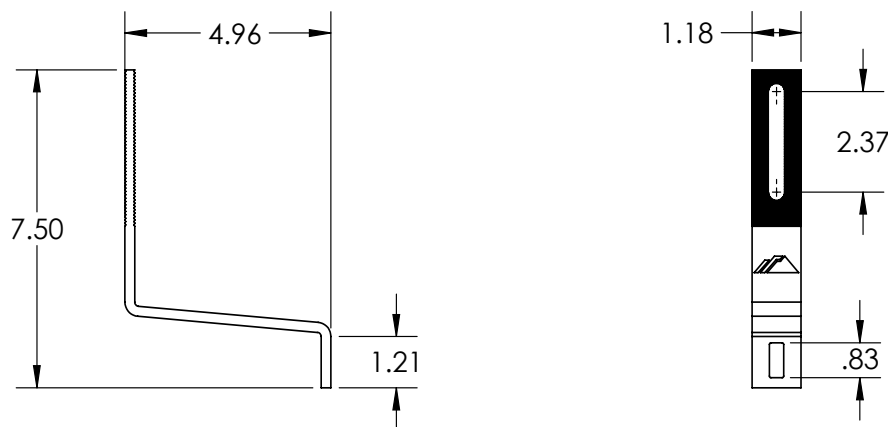

PART NUMBER	DESCRIPTION
AE-ATH-01-M1	AIRE ALL TILE HOOK

1) SCREW, LAG, 1/2" HEX, W/ FLANGE, 5/16-9 4"

Property	Value
Material	300 Series Stainless Steel
Finish	Clear

2) AIRE DOCK, BLACK

Item No.	Material	Finish
1	6000 Series Aluminum	Mill/Black
2	Nylon	Black
3	300 Series Stainless Steel	Clear

3) ARM, TILE HOOK

Property	Value
Material	300 Series Stainless Steel
Finish	Clear

4) BOLT, CARRIAGE 5/16 X 1"

Property	Value
Material	300 Series Stainless Steel
Finish	Clear

5) 7/16 HEX HEAD, 5/16-18 UNC THREAD FLANGE NUT