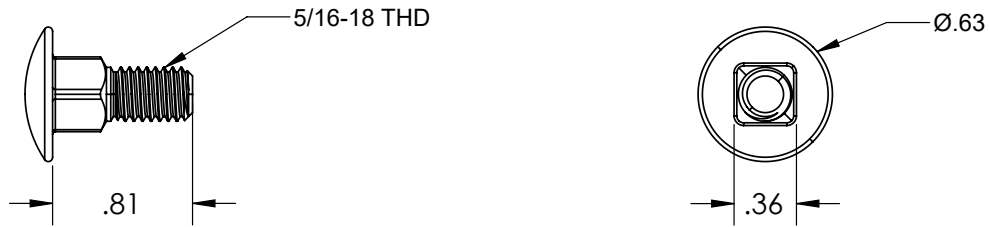

PART NUMBER	DESCRIPTION
AE-ATH-01-M1	AIRE ALL TILE HOOK

1) SCREW, LAG, 1/2" HEX, W/ FLANGE, 5/16-9 4"

Property	Value
Material	300 Series Stainless Steel
Finish	Clear

2) AIRE DOCK, BLACK

Item No.	Material	Finish
1	6000 Series Aluminum	Mill/Black
2	Nylon	Black
3	300 Series Stainless Steel	Clear

3) ARM, TILE HOOK

Property	Value
Material	300 Series Stainless Steel
Finish	Clear

4) BOLT, CARRIAGE 5/16 X 1"

Property	Value
Material	300 Series Stainless Steel
Finish	Clear

5) 7/16 HEX HEAD, 5/16-18 UNC THREAD FLANGE NUT