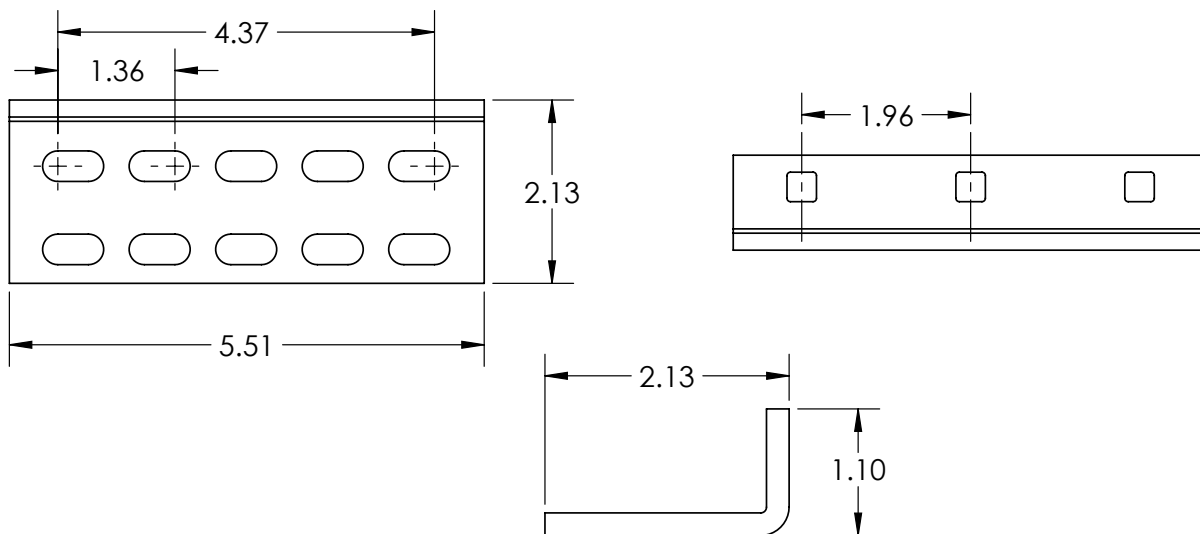

6) BASE, TILE LOOK

Property	Value
Material	300 Series Stainless Steel
Finish	Clear