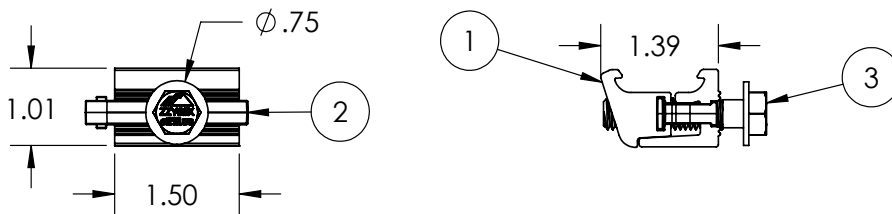

AIRE ALL TILE HOOK (INCL. 2 LAGS)

ITEM NO	DESCRIPTION	QTY IN KIT
1	SCREW, LAG, 1/2" HEX, W/ FLANGE, 5/16-9 4"	2
2	AIRE DOCK, BLACK	1
3	ARM, TILE HOOK	1
4	BOLT, CARRIAGE 5/16 X 1"	1
5	7/16 HEX HEAD, 5/16-18 UNC THREAD FLANGE NUT	1
6	BASE, TILE HOOK	1

PART NUMBER	DESCRIPTION
AE-ATH-01-M1	AIRE ALL TILE HOOK

1) SCREW, LAG, 1/2" HEX, W/ FLANGE, 5/16-9 4"

Property	Value
Material	300 Series Stainless Steel
Finish	Clear

2) AIRE DOCK, BLACK

Item No.	Material	Finish
1	6000 Series Aluminum	Mill/Black
2	Nylon	Black
3	300 Series Stainless Steel	Clear

3) ARM, TILE HOOK

Property	Value
Material	300 Series Stainless Steel
Finish	Clear

4) BOLT, CARRIAGE 5/16 X 1"

Property	Value
Material	300 Series Stainless Steel
Finish	Clear

5) 7/16 HEX HEAD, 5/16-18 UNC THREAD FLANGE NUT