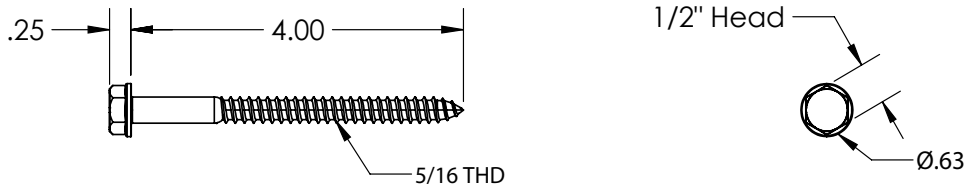

AIRE ALL TILE HOOK (INCL. 2 LAGS)

ITEM NO	DESCRIPTION	QTY IN KIT
1	SCREW, LAG, 1/2" HEX, W/ FLANGE, 5/16-9 4"	2
2	AIRE DOCK, BLACK	1
3	ARM, TILE HOOK	1
4	BOLT, CARRIAGE 5/16 X 1"	1
5	7/16 HEX HEAD, 5/16-18 UNC THREAD FLANGE NUT	1
6	BASE, TILE HOOK	1

PART NUMBER	DESCRIPTION
AE-ATH-01-M1	AIRE ALL TILE HOOK

1) SCREW, LAG, 1/2" HEX, W/ FLANGE, 5/16-9 4"

Property	Value
Material	300 Series Stainless Steel
Finish	Clear

2) AIRE DOCK, BLACK

Item No.	Material	Finish
1	6000 Series Aluminum	Mill/Black
2	Nylon	Black
3	300 Series Stainless Steel	Clear

3) ARM, TILE HOOK

Property	Value
Material	300 Series Stainless Steel
Finish	Clear

4) BOLT, CARRIAGE 5/16 X 1"

Property	Value
Material	300 Series Stainless Steel
Finish	Clear

5) 7/16 HEX HEAD, 5/16-18 UNC THREAD FLANGE NUT