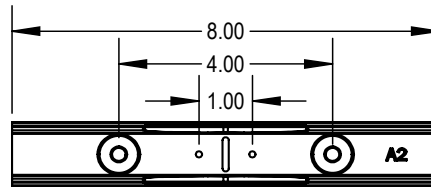

ITEM NO	DESCRIPTION	QTY IN KIT
1	Aire Tie, A2	1
2	Aire Splc Bolt, Hex	2

Part Number	Description
AE-A2TIE-01-M1	AIRE TIE, A2 (BONDED SPLICE)

1) Aire Tie, A2

Property	Value
Material	6000 Series Aluminum
Finish	Mill

2) Aire Splc Bolt, Hex

Property	Value
Material	300 Series Stainless Steel
Finish	Clear