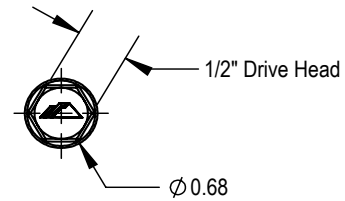

ITEM NO	DESCRIPTION	QTY IN KIT
1	Aire Tie, A2	1
2	Aire Splc Bolt, Hex	2

Part Number	Description
AE-A2TIE-01-M1	AIRE TIE, A2 (BONDED SPLICE)

1) Aire Tie, A2

Property	Value
Material	6000 Series Aluminum
Finish	Mill

2) Aire Splc Bolt, Hex

Property	Value
Material	300 Series Stainless Steel
Finish	Clear