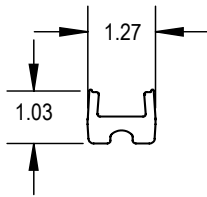

ITEM NO	DESCRIPTION	QTY IN KIT
1	Aire Tie, A2	1
2	Aire Splc Bolt, Hex	2

Part Number	Description
AE-A2TIE-01-M1	AIRE TIE, A2 (BONDED SPLICE)

1) Aire Tie, A2

Property	Value
Material	6000 Series Aluminum
Finish	Mill

2) Aire Splc Bolt, Hex

Property	Value
Material	300 Series Stainless Steel
Finish	Clear