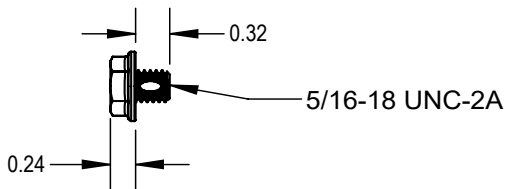

ITEM NO	DESCRIPTION	QTY IN KIT
1	Aire Tie, A2	1
2	Aire Splc Bolt, Hex	2

Part Number	Description
AE-A2TIE-01-M1	AIRE TIE, A2 (BONDED SPLICE)

1) Aire Tie, A2

Property	Value
Material	6000 Series Aluminum
Finish	Mill

2) Aire Splc Bolt, Hex

Property	Value
Material	300 Series Stainless Steel
Finish	Clear