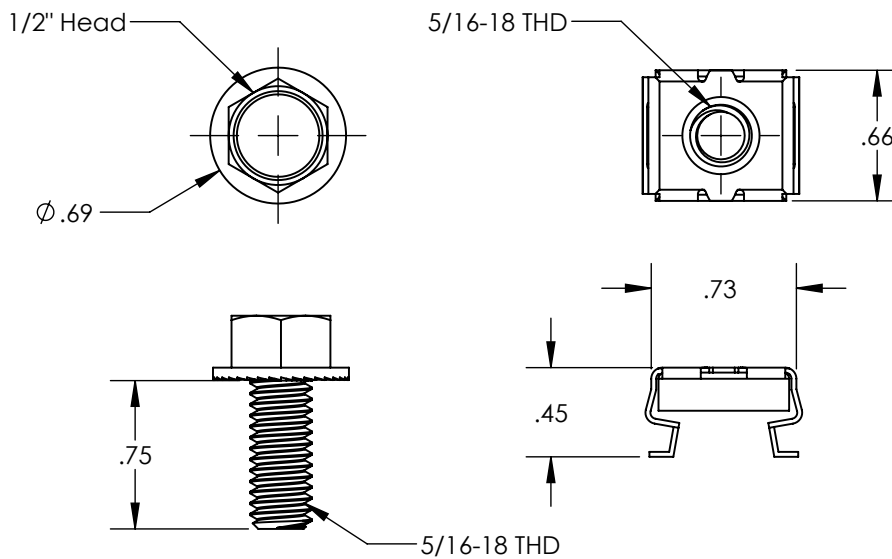

ITEM NO.	DESCRIPTION	QTY.
1	FLANGE HEAD CAP SCREW 5/16-18	20
2	CAGENUT, 5/16	20

Part Number	Description
BX-CMA-MI-M1	BX MLPE MOUNTING ASSEMBLY

1) Flange Head Cap Screw 5/16-18

2) Cagenut, 5/16-18

Property	Value
Material	300 Series Stainless Steel
Finish	Clear