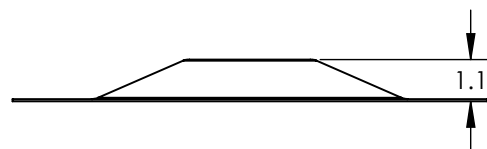

1) FLAT ROOF ATTACH, MEMBRANE

Property	Value
Material	TPO, PVC, or KEE