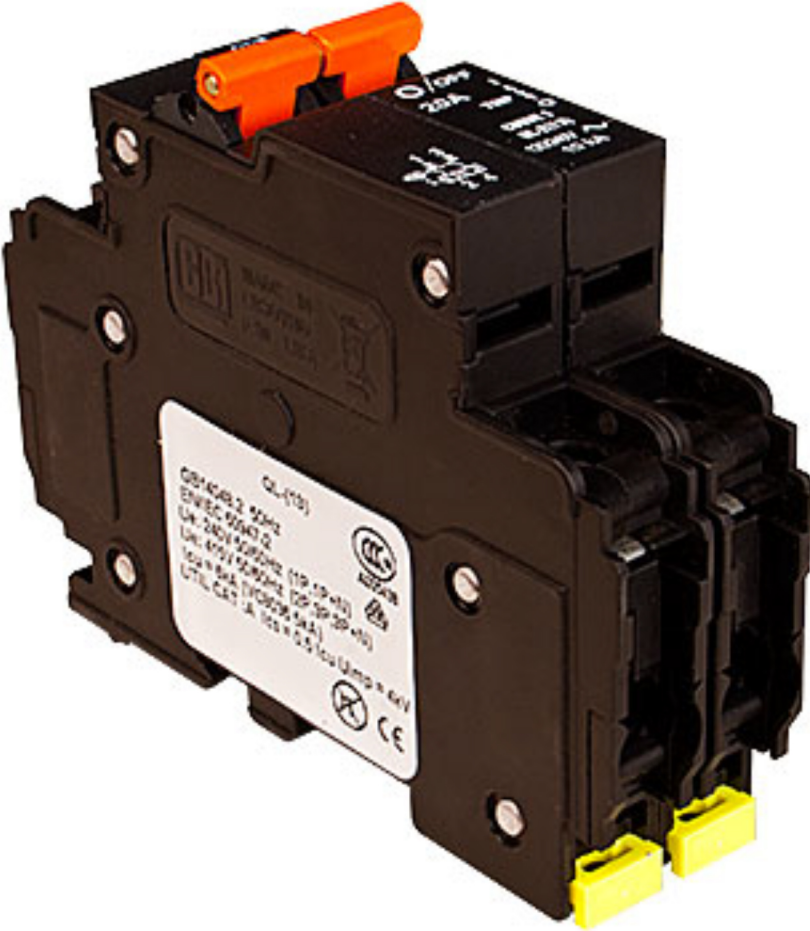

# BREAKERS

[Printer Friendly Version](#)

[Download High Resolution Image](#)

## MNEAC-2P 15A thru 25A

MNEAC15-2P, MNEAC20-2P, MNEAC25-2P

Model	Shipping	Weight
MNEAC-2P 15A thru 25A		26mm wide 1 Lbs

### MODEL OPTIONS

Model	Price	Size	Shipping	Weight
MNEAC15-2P	\$34.00			
MNEAC20-2P	\$34.00			
MNEAC25-2P	\$34.00			