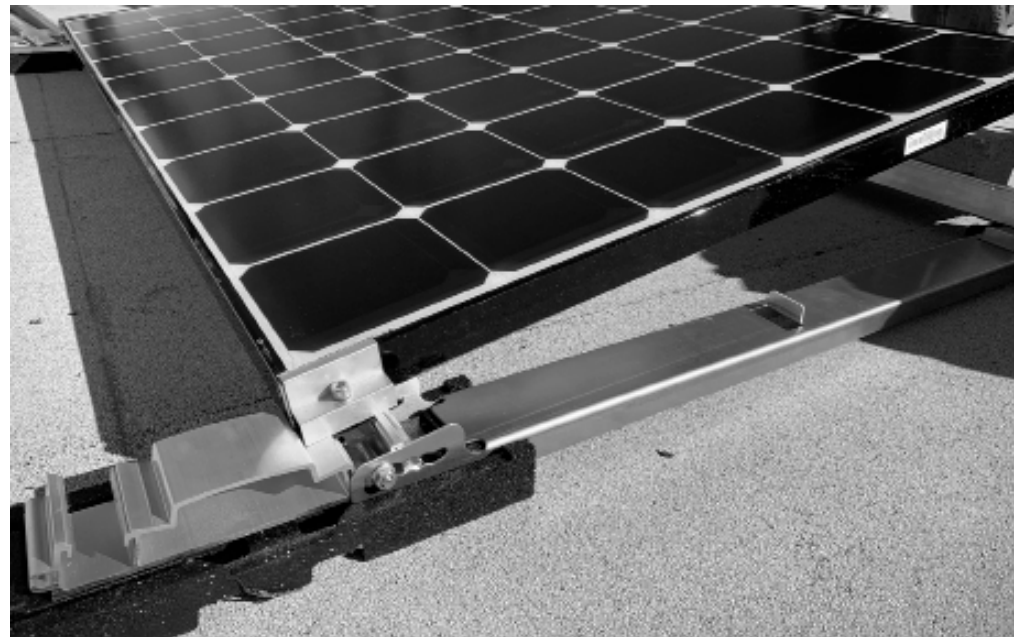

D Dome Railless² System

Eco Fast Eco65 with Porter Bracket

Part Number	
4001442	Material: Aluminum Hardware: Stainless Steel

This is an optional third-party product that is used to secure the system to the roof if ballasting is not enough for your area.

References

- SYSTEM
- PITCHED ROOF
 - CrossRail
 - Shared Rail
 - Tilt Up
 - MiniRail
- FLAT ROOF
 - D Dome
 - Tilt Up
- GROUND MOUNTED
 - Ground Mount
- ROOF ATTACHMENTS
- ACCESSORIES
- GENERAL