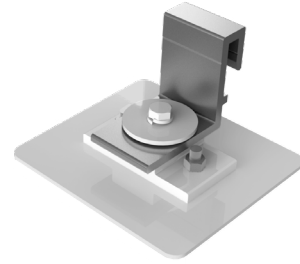

D Dome Railless² System

Eco Fast Eco65 with Porter Bracket

Part Number	
4001442	Material: Aluminum Hardware: Stainless Steel

This is an optional third-party product that is used to secure the system to the roof if ballasting is not enough for your area.

References

- SYSTEM
- PITCHED ROOF
 - CrossRail
 - Shared Rail
 - Tilt Up
 - MiniRail
- FLAT ROOF
 - D Dome
 - Tilt Up
- GROUND MOUNTED
 - Ground Mount
- ROOF ATTACHMENTS
- ACCESSORIES
- GENERAL