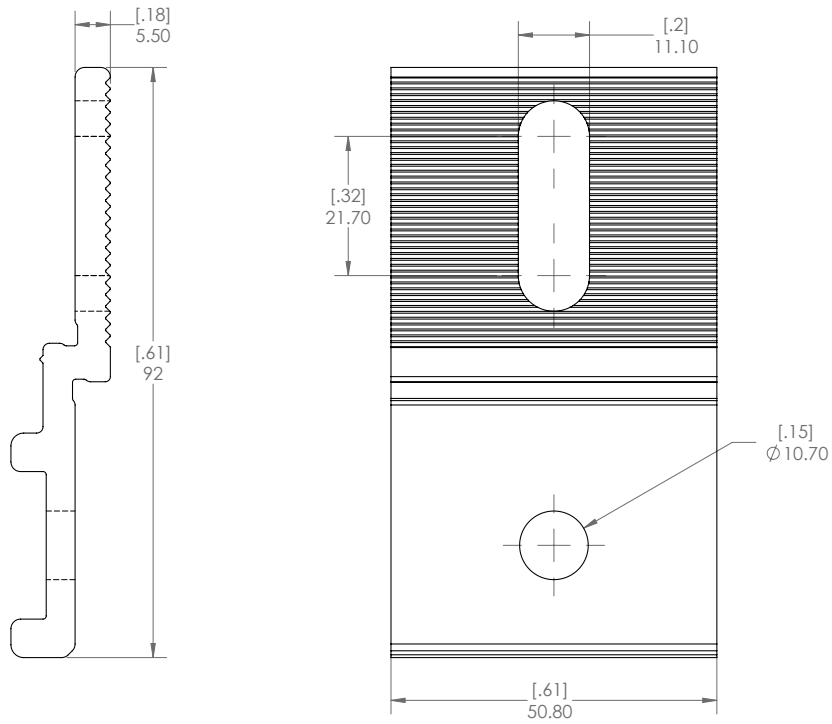

Splice Foot Lift Kit

TECHNICAL SHEET

| Item Number | Description | Part Number |
|-------------|------------------|--------------------------------|
| 1 | Splice Foot Lift | 4000265 Splice Foot Lift Kit |
| 2 | T-Bolt | |

Technical Data

| | Splice Foot Lift Kit |
|---|----------------------|
| Material | Aluminum |
| Finish | Mill |
| Code Compliance | TBD |
| Compatibility | Splice Foot X & XL |
| Splice Foot X Max Height Adjustability | 49.7mm |
| Splice Foot XL Max Height Adjustability | 49.7mm |
| Box Quantity | 40 |

CONNECTING STRENGTH

Units: [inches] mm

CONNECTING STRENGTH

Height Adjustability