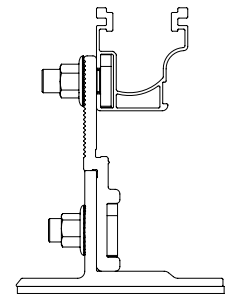

Splice Foot Lift Kit

TECHNICAL SHEET

| Item Number | Description | Part Number |
|-------------|------------------|--------------------------------|
| 1 | Splice Foot Lift | 4000265 Splice Foot Lift Kit |
| 2 | T-Bolt | |

Technical Data

| | Splice Foot Lift Kit |
|---|----------------------|
| Material | Aluminum |
| Finish | Mill |
| Code Compliance | TBD |
| Compatibility | Splice Foot X & XL |
| Splice Foot X Max Height Adjustability | 49.7mm |
| Splice Foot XL Max Height Adjustability | 49.7mm |
| Box Quantity | 40 |

CONNECTING STRENGTH

Units: [inches] mm

CONNECTING STRENGTH

Height Adjustability