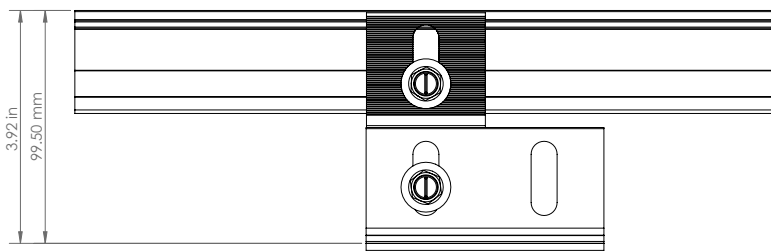

Splice Foot Lift Kit

TECHNICAL SHEET

| Item Number | Description | Part Number |
|-------------|------------------|--------------------------------|
| 1 | Splice Foot Lift | 4000265 Splice Foot Lift Kit |
| 2 | T-Bolt | |

Technical Data

| | Splice Foot Lift Kit |
|---|----------------------|
| Material | Aluminum |
| Finish | Mill |
| Code Compliance | TBD |
| Compatibility | Splice Foot X & XL |
| Splice Foot X Max Height Adjustability | 49.7mm |
| Splice Foot XL Max Height Adjustability | 49.7mm |
| Box Quantity | 40 |

CONNECTING STRENGTH

Units: [inches] mm

CONNECTING STRENGTH

Height Adjustability