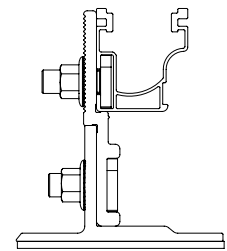

Splice Foot Lift Kit

TECHNICAL SHEET

| Item Number | Description | Part Number |
|-------------|------------------|--------------------------------|
| 1 | Splice Foot Lift | 4000265 Splice Foot Lift Kit |
| 2 | T-Bolt | |

Technical Data

| | Splice Foot Lift Kit |
|---|----------------------|
| Material | Aluminum |
| Finish | Mill |
| Code Compliance | TBD |
| Compatibility | Splice Foot X & XL |
| Splice Foot X Max Height Adjustability | 49.7mm |
| Splice Foot XL Max Height Adjustability | 49.7mm |
| Box Quantity | 40 |

CONNECTING STRENGTH

Units: [inches] mm

CONNECTING STRENGTH

Height Adjustability