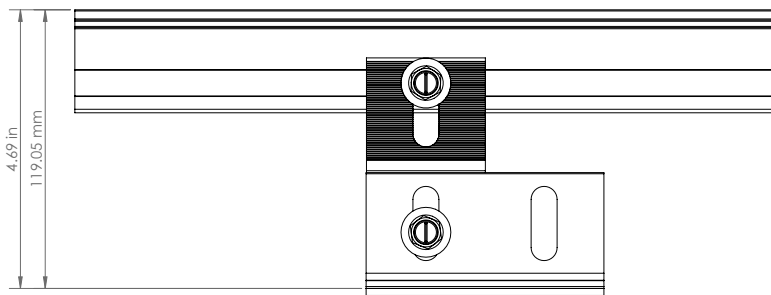

Splice Foot Lift Kit

TECHNICAL SHEET

| Item Number | Description | Part Number |
|-------------|------------------|--------------------------------|
| 1 | Splice Foot Lift | 4000265 Splice Foot Lift Kit |
| 2 | T-Bolt | |

Technical Data

| | Splice Foot Lift Kit |
|---|----------------------|
| Material | Aluminum |
| Finish | Mill |
| Code Compliance | TBD |
| Compatibility | Splice Foot X & XL |
| Splice Foot X Max Height Adjustability | 49.7mm |
| Splice Foot XL Max Height Adjustability | 49.7mm |
| Box Quantity | 40 |

CONNECTING STRENGTH

Units: [inches] mm

CONNECTING STRENGTH

Height Adjustability