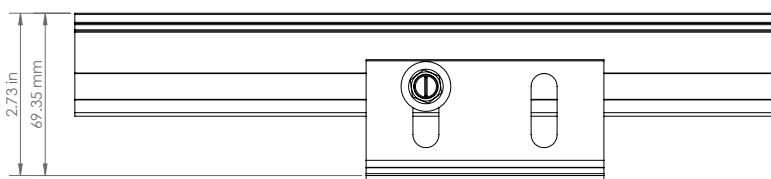

Splice Foot Lift Kit

TECHNICAL SHEET

| Item Number | Description | Part Number |
|-------------|------------------|--------------------------------|
| 1 | Splice Foot Lift | 4000265 Splice Foot Lift Kit |
| 2 | T-Bolt | |

Technical Data

| | Splice Foot Lift Kit |
|---|----------------------|
| Material | Aluminum |
| Finish | Mill |
| Code Compliance | TBD |
| Compatibility | Splice Foot X & XL |
| Splice Foot X Max Height Adjustability | 49.7mm |
| Splice Foot XL Max Height Adjustability | 49.7mm |
| Box Quantity | 40 |

CONNECTING STRENGTH

Units: [inches] mm

CONNECTING STRENGTH

Height Adjustability