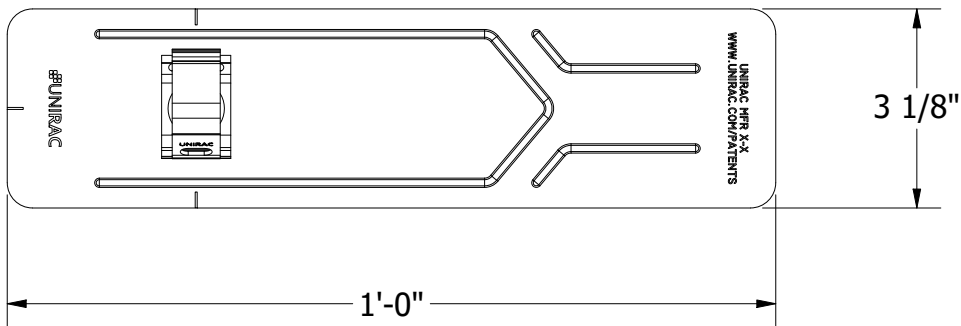

PART # TABLE	
P/N	DESCRIPTION
00822CM	E-BOSS CONDUIT MT COMP KIT

1411 BROADWAY BLVD. NE
ALBUQUERQUE, NM 87102 USA
PHONE: 505.242.6411
WWW.UNIRAC.COM

PRODUCT LINE:	E-BOSS
DRAWING TYPE:	PARTS ASSEMBLY
DESCRIPTION:	3" KIT CONDUIT MT
REVISION DATE:	8/31/2021

DRAWING NOT TO SCALE
ALL DIMENSIONS ARE
NOMINAL

PRODUCT PROTECTED BY
ONE OR MORE US PATENTS
LEGAL NOTICE

EB-A02

SHEET