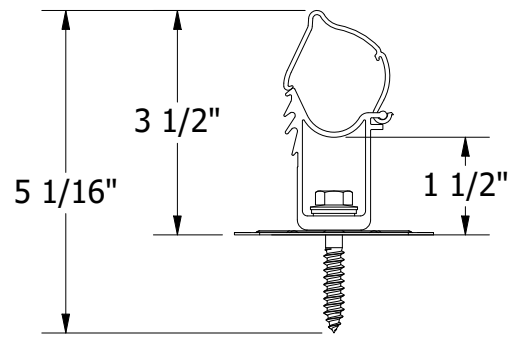

PART # TABLE	
P/N	DESCRIPTION
00822CM	E-BOSS CONDUIT MT COMP KIT

1411 BROADWAY BLVD. NE
ALBUQUERQUE, NM 87102 USA
PHONE: 505.242.6411
WWW.UNIRAC.COM

PRODUCT LINE:	E-BOSS
DRAWING TYPE:	PARTS ASSEMBLY
DESCRIPTION:	3" KIT CONDUIT MT
REVISION DATE:	8/31/2021

DRAWING NOT TO SCALE
ALL DIMENSIONS ARE
NOMINAL

PRODUCT PROTECTED BY
ONE OR MORE US PATENTS
LEGAL NOTICE

EB-A02

SHEET