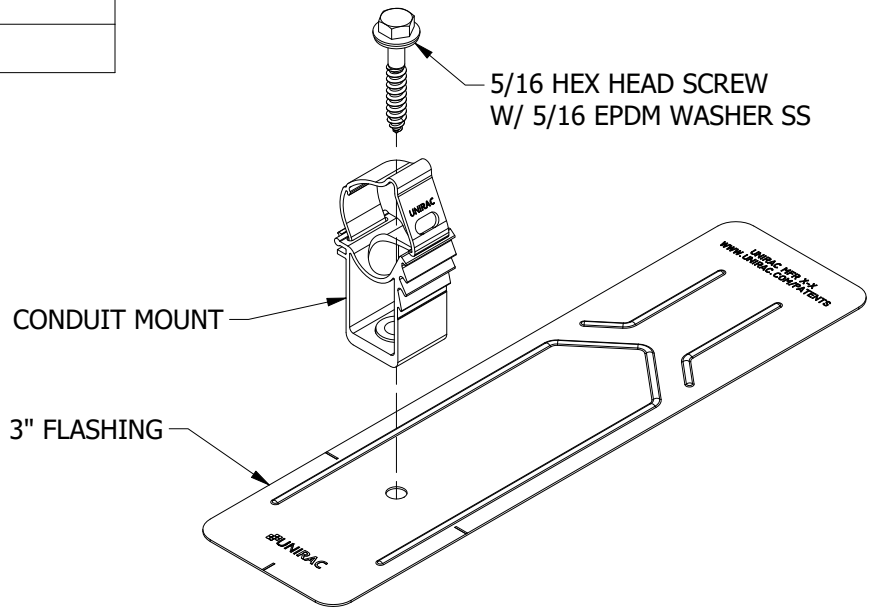

PART # TABLE	
P/N	DESCRIPTION
00822CM	E-BOSS CONDUIT MT COMP KIT

1411 BROADWAY BLVD. NE
ALBUQUERQUE, NM 87102 USA
PHONE: 505.242.6411
WWW.UNIRAC.COM

PRODUCT LINE:	E-BOSS
DRAWING TYPE:	PARTS ASSEMBLY
DESCRIPTION:	3" KIT CONDUIT MT
REVISION DATE:	8/31/2021

DRAWING NOT TO SCALE
ALL DIMENSIONS ARE
NOMINAL

PRODUCT PROTECTED BY
ONE OR MORE US PATENTS
LEGAL NOTICE

EB-A02

SHEET