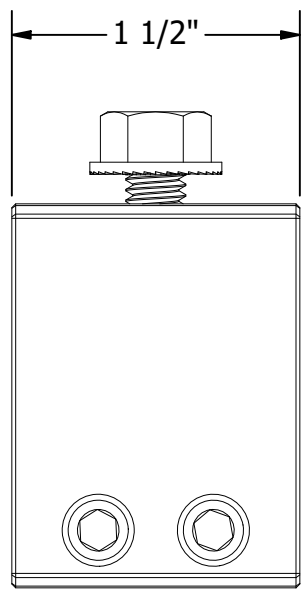

PART # TABLE	
P/N	DESCRIPTION
ES10674	STANDING SEAM, STAND 2SS 5/16"

STANDING SEAM

UNIRAC
 1411 BROADWAY BLVD. NE
 ALBUQUERQUE, NM 87102 USA
 PHONE: 505.242.6411
 WWW.UNIRAC.COM

PRODUCT LINE:	METALX
DRAWING TYPE:	PARTS ASSEMBLY
DESCRIPTION:	ROOF ATTACHMENT
REVISION DATE:	4/21/2023

DRAWING NOT TO SCALE
 ALL DIMENSIONS ARE
 NOMINAL

PRODUCT PROTECTED BY
 ONE OR MORE US PATENTS

LEGAL NOTICE

MX-A07

SHEET