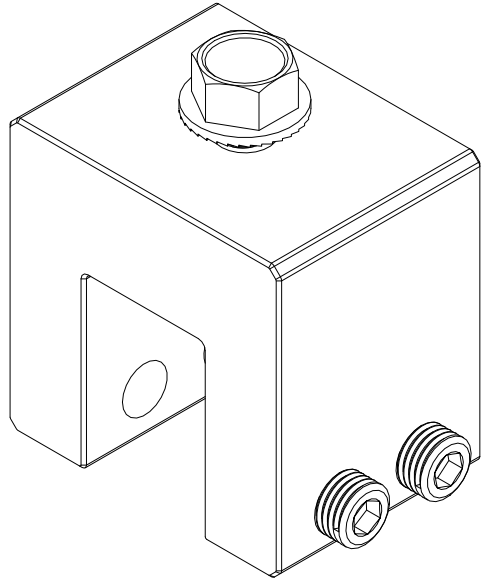

PART # TABLE	
P/N	DESCRIPTION
ES10674	STANDING SEAM, STAND 2SS 5/16"

STANDING SEAM

UNIRAC
 1411 BROADWAY BLVD. NE
 ALBUQUERQUE, NM 87102 USA
 PHONE: 505.242.6411
 WWW.UNIRAC.COM

PRODUCT LINE:	METALX
DRAWING TYPE:	PARTS ASSEMBLY
DESCRIPTION:	ROOF ATTACHMENT
REVISION DATE:	4/21/2023

DRAWING NOT TO SCALE
 ALL DIMENSIONS ARE
 NOMINAL

PRODUCT PROTECTED BY
 ONE OR MORE US PATENTS

LEGAL NOTICE

MX-A07

SHEET