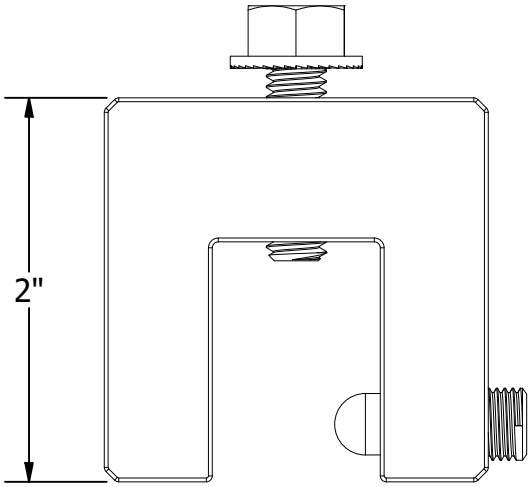

PART # TABLE	
P/N	DESCRIPTION
ES10674	STANDING SEAM, STAND 2SS 5/16"

STANDING SEAM

UNIRAC
 1411 BROADWAY BLVD. NE
 ALBUQUERQUE, NM 87102 USA
 PHONE: 505.242.6411
 WWW.UNIRAC.COM

PRODUCT LINE:	METALX
DRAWING TYPE:	PARTS ASSEMBLY
DESCRIPTION:	ROOF ATTACHMENT
REVISION DATE:	4/21/2023

DRAWING NOT TO SCALE
 ALL DIMENSIONS ARE
 NOMINAL

PRODUCT PROTECTED BY
 ONE OR MORE US PATENTS

LEGAL NOTICE

MX-A07

SHEET