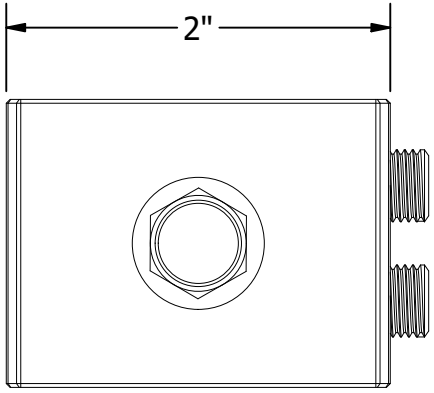

PART # TABLE	
P/N	DESCRIPTION
ES10674	STANDING SEAM, STAND 2SS 5/16"

STANDING SEAM

UNIRAC
 1411 BROADWAY BLVD. NE
 ALBUQUERQUE, NM 87102 USA
 PHONE: 505.242.6411
 WWW.UNIRAC.COM

PRODUCT LINE:	METALX
DRAWING TYPE:	PARTS ASSEMBLY
DESCRIPTION:	ROOF ATTACHMENT
REVISION DATE:	4/21/2023

DRAWING NOT TO SCALE
 ALL DIMENSIONS ARE
 NOMINAL

PRODUCT PROTECTED BY
 ONE OR MORE US PATENTS

LEGAL NOTICE

MX-A07

SHEET