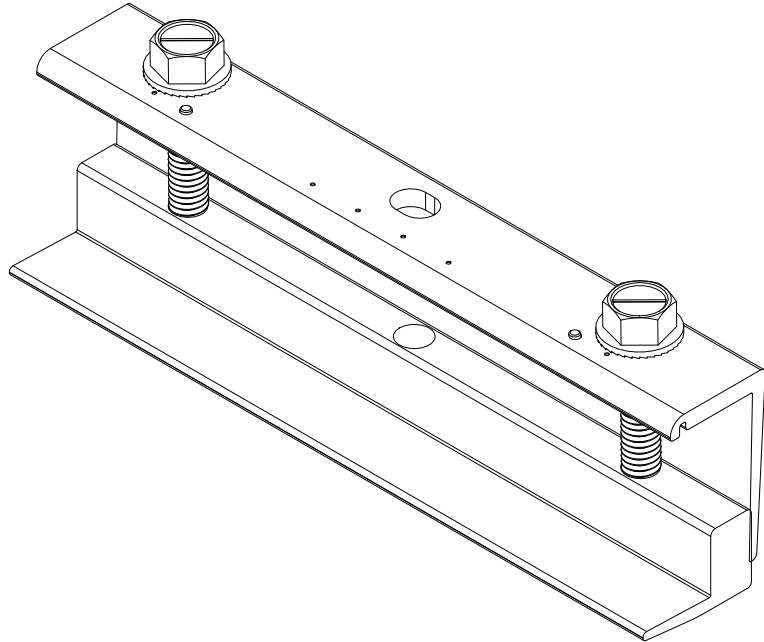

PART # TABLE	
P/N	DESCRIPTION
ES10146	ECOX END COUPLING

ECOX END COUPLING

1411 BROADWAY BLVD. NE  
ALBUQUERQUE, NM 87102 USA  
PHONE: 505.242.6411  
WWW.UNIRAC.COM

PRODUCT LINE:	METALX
DRAWING TYPE:	PARTS ASSEMBLY
DESCRIPTION:	END COUPLING
REVISION DATE:	4/21/2023

DRAWING NOT TO SCALE  
ALL DIMENSIONS ARE  
NOMINAL

PRODUCT PROTECTED BY  
ONE OR MORE US PATENTS  
LEGAL NOTICE

MX-A04

SHEET