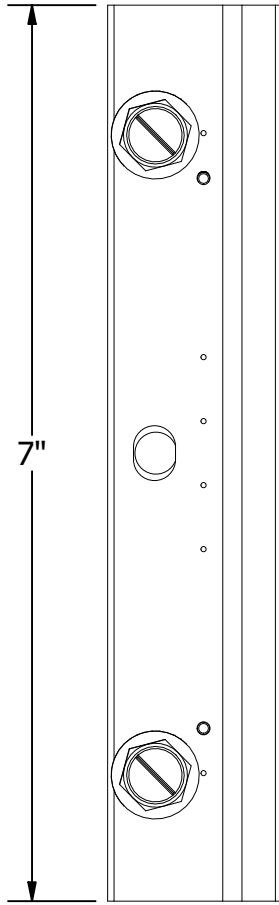

PART # TABLE	
P/N	DESCRIPTION
ES10146	ECOX END COUPLING

ECOX END COUPLING

1411 BROADWAY BLVD. NE  
ALBUQUERQUE, NM 87102 USA  
PHONE: 505.242.6411  
WWW.UNIRAC.COM

PRODUCT LINE:	METALX
DRAWING TYPE:	PARTS ASSEMBLY
DESCRIPTION:	END COUPLING
REVISION DATE:	4/21/2023

DRAWING NOT TO SCALE  
ALL DIMENSIONS ARE  
NOMINAL

PRODUCT PROTECTED BY  
ONE OR MORE US PATENTS  
LEGAL NOTICE

MX-A04

SHEET