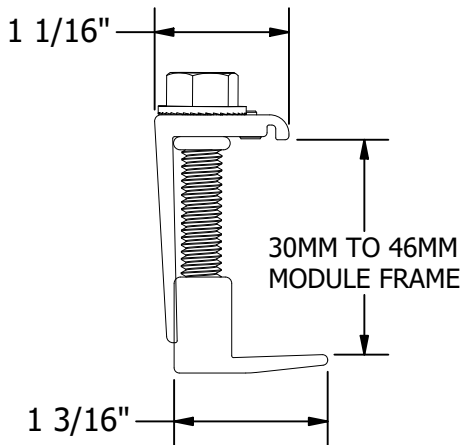

PART # TABLE	
P/N	DESCRIPTION
ES10146	ECOX END COUPLING

ECOX END COUPLING

1411 BROADWAY BLVD. NE  
ALBUQUERQUE, NM 87102 USA  
PHONE: 505.242.6411  
WWW.UNIRAC.COM

PRODUCT LINE:	METALX
DRAWING TYPE:	PARTS ASSEMBLY
DESCRIPTION:	END COUPLING
REVISION DATE:	4/21/2023

DRAWING NOT TO SCALE  
ALL DIMENSIONS ARE  
NOMINAL

PRODUCT PROTECTED BY  
ONE OR MORE US PATENTS  
LEGAL NOTICE

MX-A04

SHEET