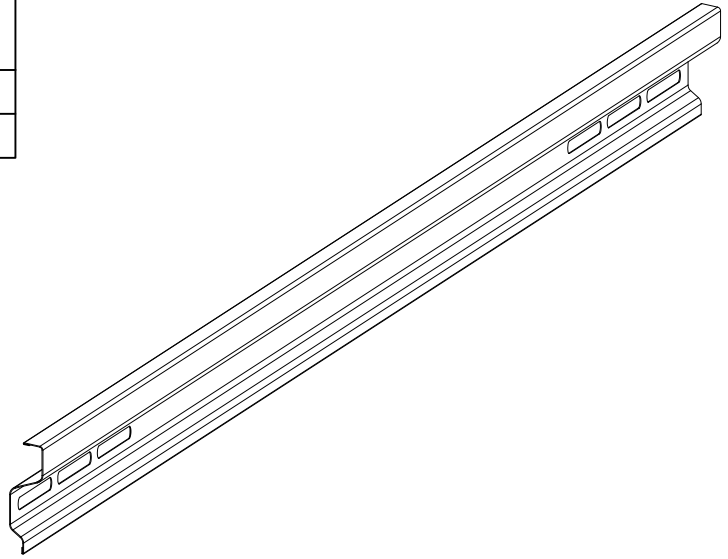

PART # TABLE	
P/N	DESCRIPTION
360090	GRIDFLEX DEFLECTOR 62-69"
360100	GRIDLFEX DEFLECTOR 77-83"

SHORT

LONG

1411 BROADWAY BLVD. NE
 ALBUQUERQUE, NM 87102 USA
 PHONE: 505.242.6411
 WWW.UNIRAC.COM

PRODUCT LINE:	GRIDFLEX
DRAWING TYPE:	PART
DESCRIPTION:	WIND DEFLECTORS
REVISION DATE:	1/14/2021

DRAWING NOT TO SCALE
 ALL DIMENSIONS ARE
 NOMINAL

PRODUCT PROTECTED BY
 ONE OR MORE US PATENTS
 LEGAL NOTICE

GF-P03
 SHEET