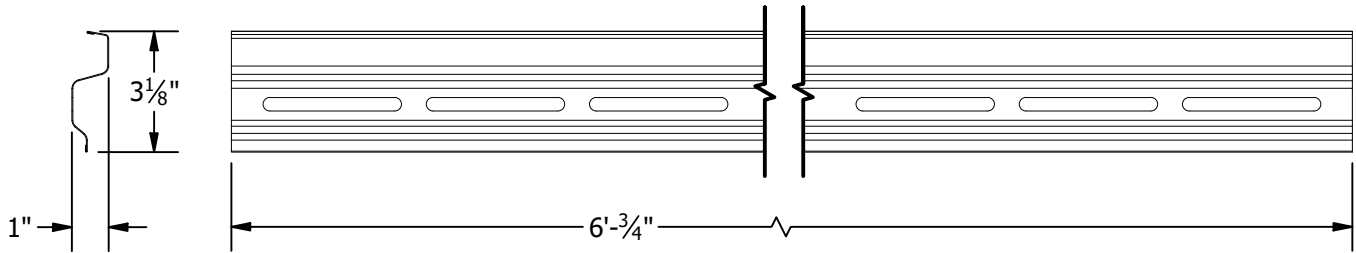

PART # TABLE	
P/N	DESCRIPTION
360090	GRIDFLEX DEFLECTOR 62-69"
360100	GRIDLFEX DEFLECTOR 77-83"

SHORT

LONG

1411 BROADWAY BLVD. NE
 ALBUQUERQUE, NM 87102 USA
 PHONE: 505.242.6411
 WWW.UNIRAC.COM

PRODUCT LINE:	GRIDFLEX
DRAWING TYPE:	PART
DESCRIPTION:	WIND DEFLECTORS
REVISION DATE:	1/14/2021

DRAWING NOT TO SCALE
 ALL DIMENSIONS ARE
 NOMINAL

PRODUCT PROTECTED BY
 ONE OR MORE US PATENTS
 LEGAL NOTICE

GF-P03
 SHEET