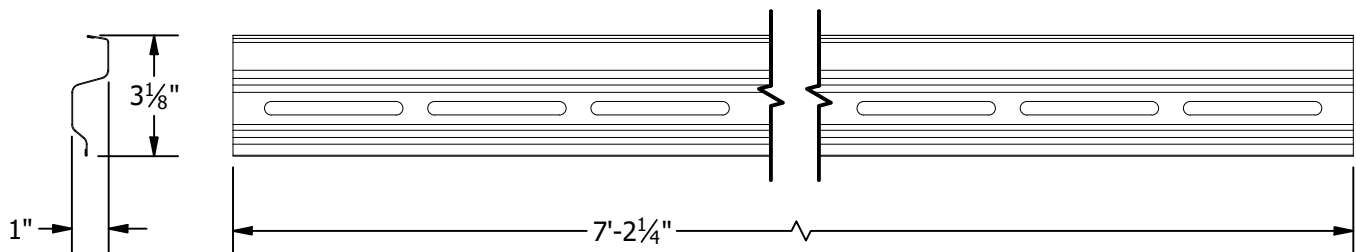

PART # TABLE	
P/N	DESCRIPTION
360090	GRIDFLEX DEFLECTOR 62-69"
360100	GRIDLFEX DEFLECTOR 77-83"

SHORT

LONG

1411 BROADWAY BLVD. NE
 ALBUQUERQUE, NM 87102 USA
 PHONE: 505.242.6411
 WWW.UNIRAC.COM

PRODUCT LINE:	GRIDFLEX
DRAWING TYPE:	PART
DESCRIPTION:	WIND DEFLECTORS
REVISION DATE:	1/14/2021

DRAWING NOT TO SCALE
 ALL DIMENSIONS ARE
 NOMINAL

PRODUCT PROTECTED BY
 ONE OR MORE US PATENTS
 LEGAL NOTICE

GF-P03
 SHEET