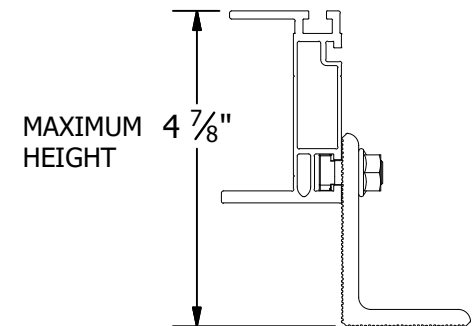

L-FOOT

PART # TABLE	
P/N	DESCRIPTION
304001C	L-FOOT SERR W/T-BOLT CLR
304001D	L-FOOT SERR W/T-BOLT DRK

MINIMUM HEIGHT

MINIMUM HEIGHT

MINIMUM HEIGHT

MAXIMUM HEIGHT

MAXIMUM HEIGHT

MAXIMUM HEIGHT

SOLARMOUNT LIGHT ON L-FOOT

SOLARMOUNT STANDARD ON L-FOOT

SOLARMOUNT HD ON L-FOOT

NOTES:

1. L-FOOT CAN BE INSTALLED IN TWO ORIENTATIONS, PLEASE REFER TO INSTRUCTIONS IN THE QUICK START GUIDE.

1411 BROADWAY BLVD. NE
ALBUQUERQUE, NM 87102 USA
PHONE: 505.242.6411
WWW.UNIRAC.COM

PRODUCT LINE:	SOLARMOUNT
DRAWING TYPE:	PART & ASSEMBLY
DESCRIPTION:	L-FOOT
REVISION DATE:	9/27/2017

DRAWING NOT TO SCALE
ALL DIMENSIONS ARE
NOMINAL

PRODUCT PROTECTED BY
ONE OR MORE US PATENTS
LEGAL NOTICE