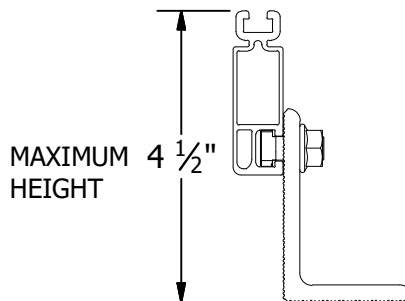

L-FOOT

PART # TABLE	
P/N	DESCRIPTION
304001C	L-FOOT SERR W/T-BOLT CLR
304001D	L-FOOT SERR W/T-BOLT DRK

MINIMUM HEIGHT

MINIMUM HEIGHT

MINIMUM HEIGHT

MAXIMUM HEIGHT

MAXIMUM HEIGHT

MAXIMUM HEIGHT

SOLARMOUNT LIGHT ON L-FOOT

SOLARMOUNT STANDARD ON L-FOOT

SOLARMOUNT HD ON L-FOOT

NOTES:

1. L-FOOT CAN BE INSTALLED IN TWO ORIENTATIONS, PLEASE REFER TO INSTRUCTIONS IN THE QUICK START GUIDE.

1411 BROADWAY BLVD. NE
ALBUQUERQUE, NM 87102 USA
PHONE: 505.242.6411
WWW.UNIRAC.COM

PRODUCT LINE:	SOLARMOUNT
DRAWING TYPE:	PART & ASSEMBLY
DESCRIPTION:	L-FOOT
REVISION DATE:	9/27/2017

DRAWING NOT TO SCALE
ALL DIMENSIONS ARE
NOMINAL

PRODUCT PROTECTED BY
ONE OR MORE US PATENTS
LEGAL NOTICE