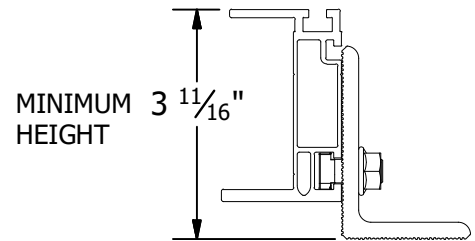

L-FOOT

PART # TABLE	
P/N	DESCRIPTION
304001C	L-FOOT SERR W/T-BOLT CLR
304001D	L-FOOT SERR W/T-BOLT DRK

MINIMUM HEIGHT

MINIMUM HEIGHT

MINIMUM HEIGHT

MAXIMUM HEIGHT

MAXIMUM HEIGHT

MAXIMUM HEIGHT

SOLARMOUNT LIGHT ON L-FOOT

SOLARMOUNT STANDARD ON L-FOOT

SOLARMOUNT HD ON L-FOOT

NOTES:

1. L-FOOT CAN BE INSTALLED IN TWO ORIENTATIONS, PLEASE REFER TO INSTRUCTIONS IN THE QUICK START GUIDE.

1411 BROADWAY BLVD. NE
ALBUQUERQUE, NM 87102 USA
PHONE: 505.242.6411
WWW.UNIRAC.COM

PRODUCT LINE:	SOLARMOUNT
DRAWING TYPE:	PART & ASSEMBLY
DESCRIPTION:	L-FOOT
REVISION DATE:	9/27/2017

DRAWING NOT TO SCALE
ALL DIMENSIONS ARE
NOMINAL

PRODUCT PROTECTED BY
ONE OR MORE US PATENTS
LEGAL NOTICE