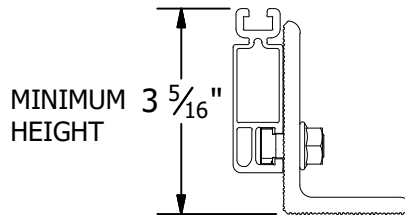

L-FOOT

PART # TABLE	
P/N	DESCRIPTION
304001C	L-FOOT SERR W/T-BOLT CLR
304001D	L-FOOT SERR W/T-BOLT DRK

MINIMUM HEIGHT

MINIMUM HEIGHT

MINIMUM HEIGHT

MAXIMUM HEIGHT

MAXIMUM HEIGHT

MAXIMUM HEIGHT

PRODUCT LINE:	SOLARMOUNT
DRAWING TYPE:	PART & ASSEMBLY
DESCRIPTION:	L-FOOT
REVISION DATE:	9/27/2017

DRAWING NOT TO SCALE
ALL DIMENSIONS ARE
NOMINAL

PRODUCT PROTECTED BY
ONE OR MORE US PATENTS
LEGAL NOTICE