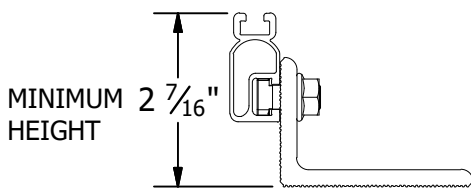

L-FOOT

PART # TABLE	
P/N	DESCRIPTION
304001C	L-FOOT SERR W/T-BOLT CLR
304001D	L-FOOT SERR W/T-BOLT DRK

MINIMUM HEIGHT

MINIMUM HEIGHT

MINIMUM HEIGHT

MAXIMUM HEIGHT

MAXIMUM HEIGHT

MAXIMUM HEIGHT

SOLARMOUNT LIGHT ON L-FOOT

SOLARMOUNT STANDARD ON L-FOOT

SOLARMOUNT HD ON L-FOOT

NOTES:

1. L-FOOT CAN BE INSTALLED IN TWO ORIENTATIONS, PLEASE REFER TO INSTRUCTIONS IN THE QUICK START GUIDE.

1411 BROADWAY BLVD. NE
ALBUQUERQUE, NM 87102 USA
PHONE: 505.242.6411
WWW.UNIRAC.COM

PRODUCT LINE:	SOLARMOUNT
DRAWING TYPE:	PART & ASSEMBLY
DESCRIPTION:	L-FOOT
REVISION DATE:	9/27/2017

DRAWING NOT TO SCALE
ALL DIMENSIONS ARE
NOMINAL

PRODUCT PROTECTED BY
ONE OR MORE US PATENTS
LEGAL NOTICE