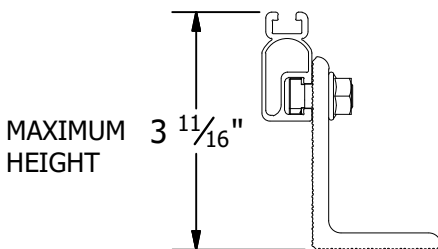

L-FOOT

PART # TABLE	
P/N	DESCRIPTION
304001C	L-FOOT SERR W/T-BOLT CLR
304001D	L-FOOT SERR W/T-BOLT DRK

MINIMUM HEIGHT

MINIMUM HEIGHT

MINIMUM HEIGHT

MAXIMUM HEIGHT

MAXIMUM HEIGHT

MAXIMUM HEIGHT

SOLARMOUNT LIGHT ON L-FOOT

SOLARMOUNT STANDARD ON L-FOOT

SOLARMOUNT HD ON L-FOOT

NOTES:

1. L-FOOT CAN BE INSTALLED IN TWO ORIENTATIONS, PLEASE REFER TO INSTRUCTIONS IN THE QUICK START GUIDE.

1411 BROADWAY BLVD. NE
ALBUQUERQUE, NM 87102 USA
PHONE: 505.242.6411
WWW.UNIRAC.COM

PRODUCT LINE:	SOLARMOUNT
DRAWING TYPE:	PART & ASSEMBLY
DESCRIPTION:	L-FOOT
REVISION DATE:	9/27/2017

DRAWING NOT TO SCALE
ALL DIMENSIONS ARE
NOMINAL

PRODUCT PROTECTED BY
ONE OR MORE US PATENTS
LEGAL NOTICE