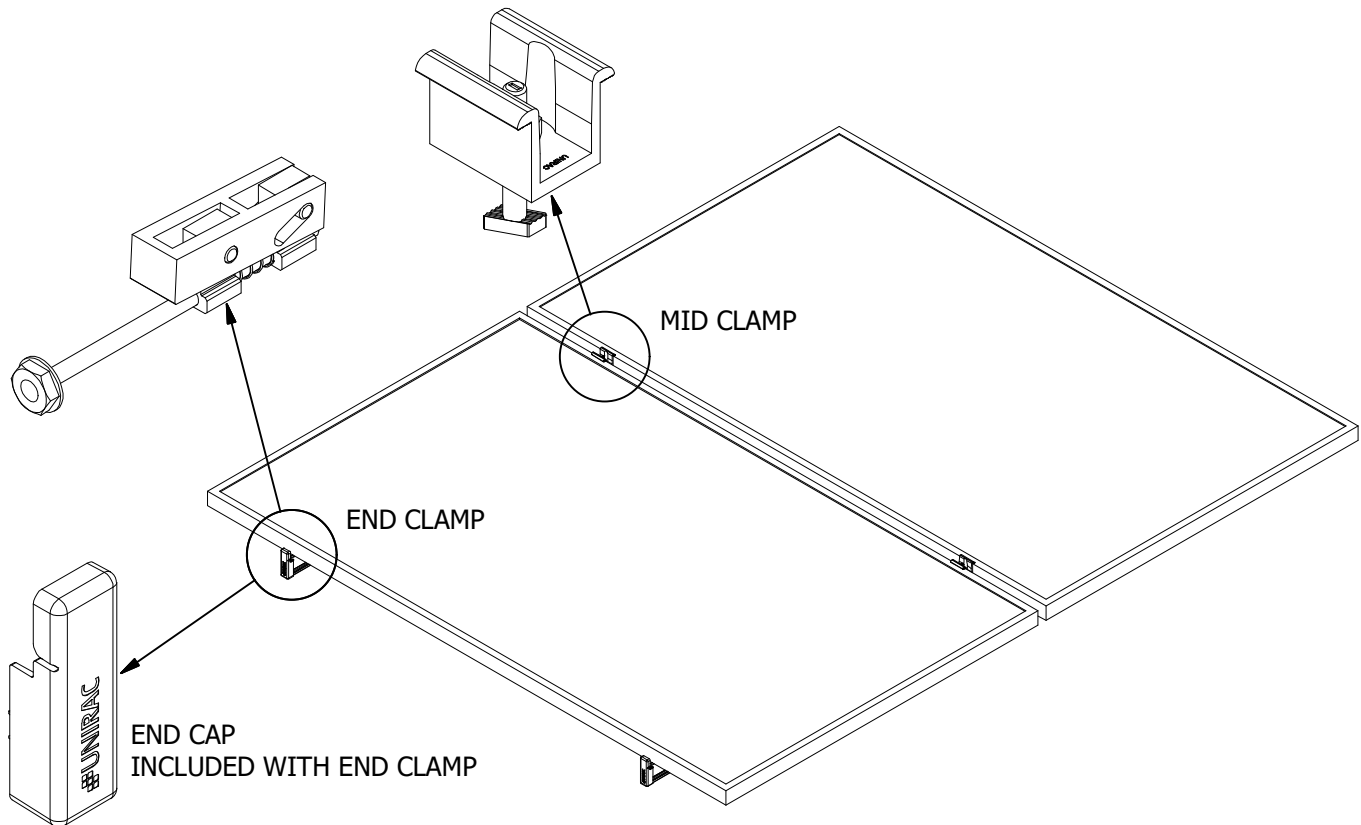

PRO SERIES END CLAMP

PRO SERIES MID CLAMP

PART # TABLE	
P/N	DESCRIPTION
302035M	ENDCLAMP PRO
302030M	MIDCLAMP PRO - MILL
302030D	MIDCLAMP PRO - DRK

1411 BROADWAY BLVD. NE
 ALBUQUERQUE, NM 87102 USA
 PHONE: 505.242.6411
 WWW.UNIRAC.COM

PRODUCT LINE:	SOLARMOUNT
DRAWING TYPE:	PART & ASSEMBLY
DESCRIPTION:	PRO SERIES BONDING CLAMPS
REVISION DATE:	10/26/2017

DRAWING NOT TO SCALE
 ALL DIMENSIONS ARE
 NOMINAL

PRODUCT PROTECTED BY
 ONE OR MORE US PATENTS
 LEGAL NOTICE