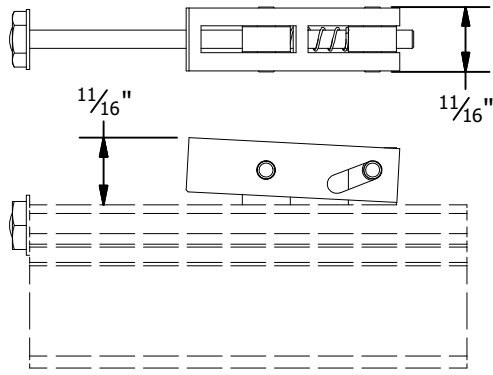

PRO SERIES END CLAMP

PRO SERIES MID CLAMP

PART # TABLE	
P/N	DESCRIPTION
302035M	ENDCLAMP PRO
302030M	MIDCLAMP PRO - MILL
302030D	MIDCLAMP PRO - DRK

1411 BROADWAY BLVD. NE
 ALBUQUERQUE, NM 87102 USA
 PHONE: 505.242.6411
 WWW.UNIRAC.COM

PRODUCT LINE:	SOLARMOUNT
DRAWING TYPE:	PART & ASSEMBLY
DESCRIPTION:	PRO SERIES BONDING CLAMPS
REVISION DATE:	10/26/2017

DRAWING NOT TO SCALE
 ALL DIMENSIONS ARE
 NOMINAL

PRODUCT PROTECTED BY
 ONE OR MORE US PATENTS
 LEGAL NOTICE