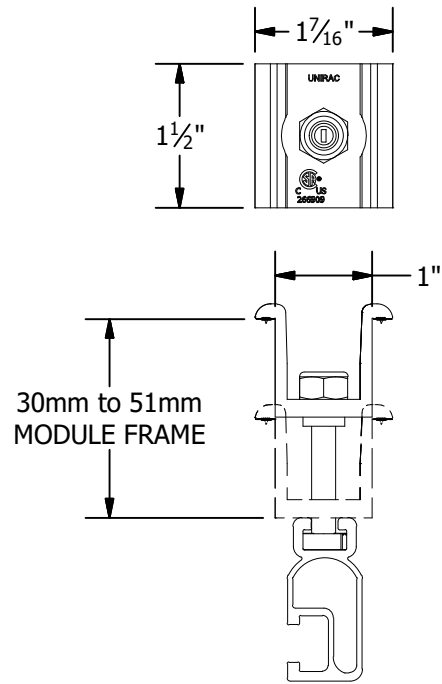

PRO SERIES END CLAMP

PRO SERIES MID CLAMP

PART # TABLE	
P/N	DESCRIPTION
302035M	ENDCLAMP PRO
302030M	MIDCLAMP PRO - MILL
302030D	MIDCLAMP PRO - DRK

1411 BROADWAY BLVD. NE
 ALBUQUERQUE, NM 87102 USA
 PHONE: 505.242.6411
 WWW.UNIRAC.COM

PRODUCT LINE:	SOLARMOUNT
DRAWING TYPE:	PART & ASSEMBLY
DESCRIPTION:	PRO SERIES BONDING CLAMPS
REVISION DATE:	10/26/2017

DRAWING NOT TO SCALE
 ALL DIMENSIONS ARE
 NOMINAL

PRODUCT PROTECTED BY
 ONE OR MORE US PATENTS
 LEGAL NOTICE