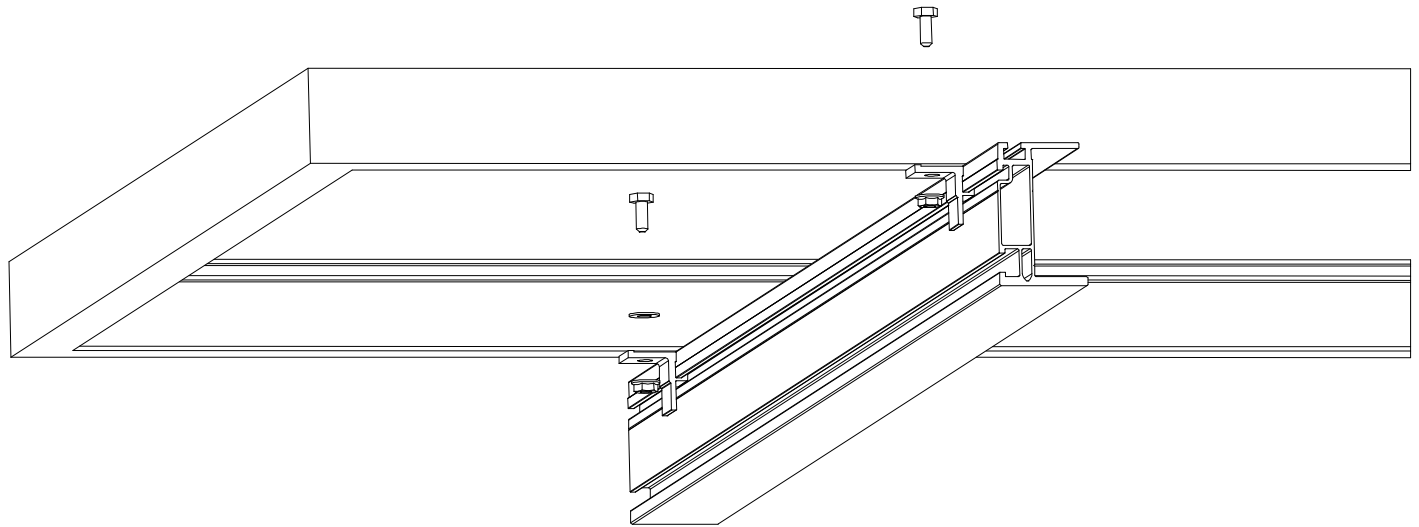

1/4"-20 X 3/4" SS HEX HEAD BOLT

1/4" FLAT WASHER

1/4"-20 SS FLANGE NUT

**BOTTOM CLIP**

**DETAIL A**

PART # TABLE	
P/N	DESCRIPTION
302000C	SMHD BOTTOM CLIPS W/HDW CLR

1411 BROADWAY BLVD. NE  
ALBUQUERQUE, NM 87102 USA  
PHONE: 505.242.6411  
WWW.UNIRAC.COM

PRODUCT LINE:	SOLARMOUNT HD
DRAWING TYPE:	PART & ASSEMBLY
DESCRIPTION:	BOTTOM CLIP
REVISION DATE:	9/27/2017

DRAWING NOT TO SCALE  
ALL DIMENSIONS ARE  
NOMINAL

PRODUCT PROTECTED BY  
ONE OR MORE US PATENTS  
LEGAL NOTICE