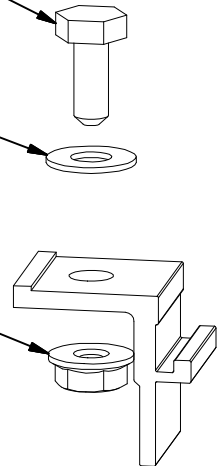

1/4"-20 X 3/4" SS HEX HEAD BOLT

1/4" FLAT WASHER

1/4"-20 SS FLANGE NUT

**BOTTOM CLIP**

**DETAIL A**

PART # TABLE	
P/N	DESCRIPTION
302000C	SMHD BOTTOM CLIPS W/HDW CLR

1411 BROADWAY BLVD. NE  
ALBUQUERQUE, NM 87102 USA  
PHONE: 505.242.6411  
WWW.UNIRAC.COM

PRODUCT LINE:	SOLARMOUNT HD
DRAWING TYPE:	PART & ASSEMBLY
DESCRIPTION:	BOTTOM CLIP
REVISION DATE:	9/27/2017

DRAWING NOT TO SCALE  
ALL DIMENSIONS ARE  
NOMINAL

PRODUCT PROTECTED BY  
ONE OR MORE US PATENTS  
LEGAL NOTICE