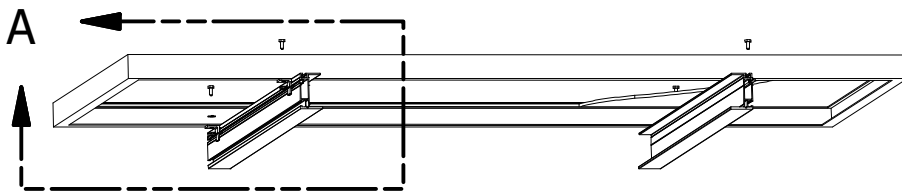

1/4"-20 X 3/4" SS HEX HEAD BOLT

1/4" FLAT WASHER

1/4"-20 SS FLANGE NUT

**BOTTOM CLIP**

**DETAIL A**

PART # TABLE	
P/N	DESCRIPTION
302000C	SMHD BOTTOM CLIPS W/HDW CLR

1411 BROADWAY BLVD. NE  
ALBUQUERQUE, NM 87102 USA  
PHONE: 505.242.6411  
WWW.UNIRAC.COM

PRODUCT LINE:	SOLARMOUNT HD
DRAWING TYPE:	PART & ASSEMBLY
DESCRIPTION:	BOTTOM CLIP
REVISION DATE:	9/27/2017

DRAWING NOT TO SCALE  
ALL DIMENSIONS ARE  
NOMINAL

PRODUCT PROTECTED BY  
ONE OR MORE US PATENTS  
LEGAL NOTICE