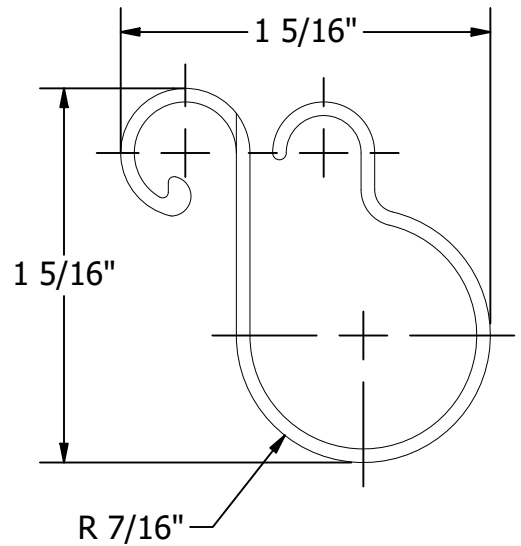

PART # TABLE	
P/N	DESCRIPTION
00802RT	E-BOSS RAIL TRAY

**UNIRAC**<sup>®</sup>  
 1411 BROADWAY BLVD. NE  
 ALBUQUERQUE, NM 87102 USA  
 PHONE: 505.242.6411  
 WWW.UNIRAC.COM

PRODUCT LINE:	E-BOSS
DRAWING TYPE:	PART DETAIL
DESCRIPTION:	RAIL TRAY
REVISION DATE:	7/1/2019

DRAWING NOT TO SCALE  
 ALL DIMENSIONS ARE  
 NOMINAL

PRODUCT PROTECTED BY  
 ONE OR MORE US PATENTS

LEGAL NOTICE

EB-P02

SHEET