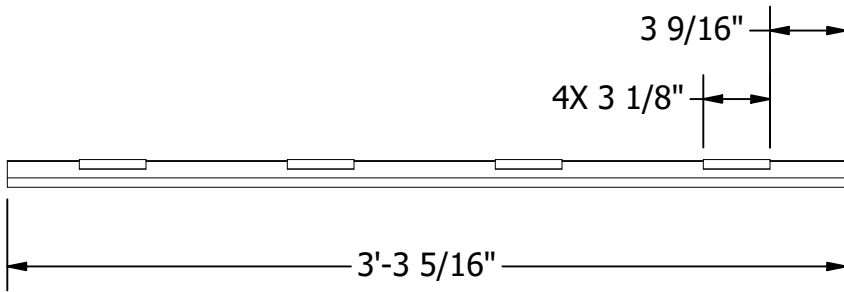

PART # TABLE	
P/N	DESCRIPTION
00802RT	E-BOSS RAIL TRAY

**UNIRAC**<sup>®</sup>  
 1411 BROADWAY BLVD. NE  
 ALBUQUERQUE, NM 87102 USA  
 PHONE: 505.242.6411  
 WWW.UNIRAC.COM

PRODUCT LINE:	E-BOSS
DRAWING TYPE:	PART DETAIL
DESCRIPTION:	RAIL TRAY
REVISION DATE:	7/1/2019

DRAWING NOT TO SCALE  
 ALL DIMENSIONS ARE  
 NOMINAL

PRODUCT PROTECTED BY  
 ONE OR MORE US PATENTS

LEGAL NOTICE

EB-P02

SHEET