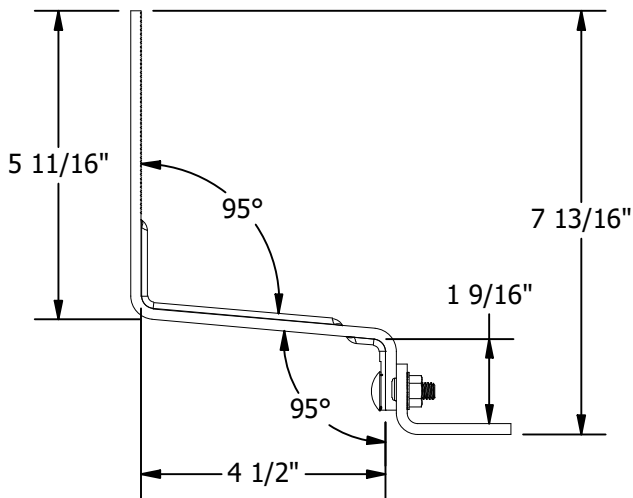

NOTES:

1. INSTALLATION TO BE COMPLETED IN ACCORDANCE WITH SOLARHOOKS INSTALLATION GUIDE.
2. PACKAGING: KITS OF 30
3. RAIL CONNECTION HARDWARE, T-BOLTS OR RAIL CLAMPS, ARE SOLD SEPARATELY.
SEE 009020S AND SHCLMPM2 & SHCLMPD2

2X - .25 X 3.5" SS HEX HEAD LAG BOLTS
W/ SS EPDM BONDED WASHERS

PART # TABLE	
P/N	DESCRIPTION
004CT5H	SOLARHOOK UNIVERSAL

1411 BROADWAY BLVD. NE
ALBUQUERQUE, NM 87102 USA
PHONE: 505.242.6411
WWW.UNIRAC.COM

PRODUCT LINE:	SOLARHOOK
DRAWING TYPE:	ASSEMBLY DETAIL
DESCRIPTION:	UNIVERSAL
REVISION DATE:	5/1/2024

DRAWING NOT TO SCALE
ALL DIMENSIONS ARE
NOMINAL

PRODUCT PROTECTED BY
ONE OR MORE US PATENTS
LEGAL NOTICE