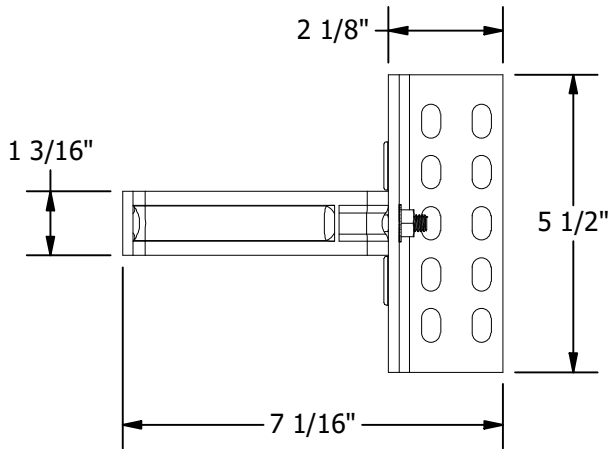

NOTES:

1. INSTALLATION TO BE COMPLETED IN ACCORDANCE WITH SOLARHOOKS INSTALLATION GUIDE.
2. PACKAGING: KITS OF 30
3. RAIL CONNECTION HARDWARE, T-BOLTS OR RAIL CLAMPS, ARE SOLD SEPARATELY.
SEE 009020S AND SHCLMPM2 & SHCLMPD2

2X - .25 X 3.5" SS HEX HEAD LAG BOLTS
W/ SS EPDM BONDED WASHERS

PART # TABLE	
P/N	DESCRIPTION
004CT5H	SOLARHOOK UNIVERSAL

1411 BROADWAY BLVD. NE
ALBUQUERQUE, NM 87102 USA
PHONE: 505.242.6411
WWW.UNIRAC.COM

PRODUCT LINE:	SOLARHOOK
DRAWING TYPE:	ASSEMBLY DETAIL
DESCRIPTION:	UNIVERSAL
REVISION DATE:	5/1/2024

DRAWING NOT TO SCALE
ALL DIMENSIONS ARE
NOMINAL

PRODUCT PROTECTED BY
ONE OR MORE US PATENTS
LEGAL NOTICE