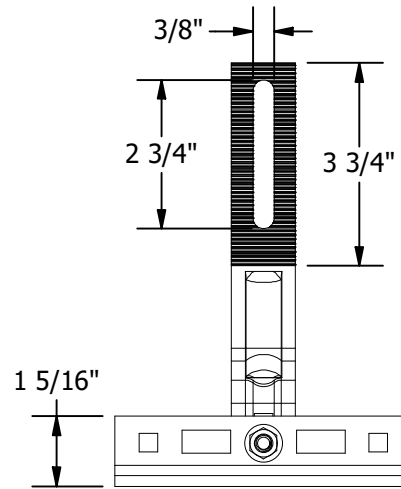

NOTES:

1. INSTALLATION TO BE COMPLETED IN ACCORDANCE WITH SOLARHOOKS INSTALLATION GUIDE.
2. PACKAGING: KITS OF 30
3. RAIL CONNECTION HARDWARE, T-BOLTS OR RAIL CLAMPS, ARE SOLD SEPARATELY.
SEE 009020S AND SHCLMPM2 & SHCLMPD2

2X - .25 X 3.5" SS HEX HEAD LAG BOLTS
W/ SS EPDM BONDED WASHERS

PART # TABLE	
P/N	DESCRIPTION
004CT5H	SOLARHOOK UNIVERSAL

1411 BROADWAY BLVD. NE
ALBUQUERQUE, NM 87102 USA
PHONE: 505.242.6411
WWW.UNIRAC.COM

PRODUCT LINE:	SOLARHOOK
DRAWING TYPE:	ASSEMBLY DETAIL
DESCRIPTION:	UNIVERSAL
REVISION DATE:	5/1/2024

DRAWING NOT TO SCALE
ALL DIMENSIONS ARE
NOMINAL

PRODUCT PROTECTED BY
ONE OR MORE US PATENTS
LEGAL NOTICE