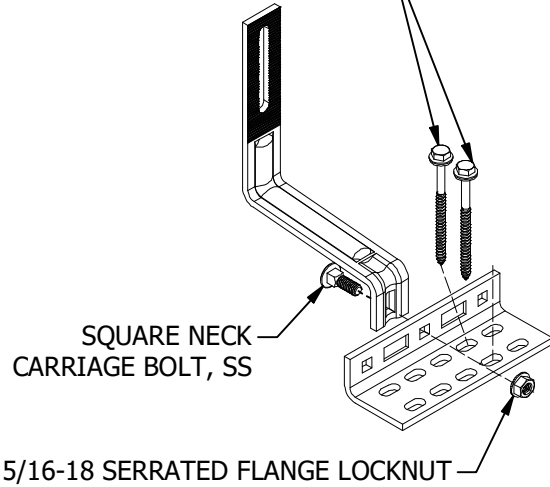

NOTES:

1. INSTALLATION TO BE COMPLETED IN ACCORDANCE WITH SOLARHOOKS INSTALLATION GUIDE.
2. PACKAGING: KITS OF 30
3. RAIL CONNECTION HARDWARE, T-BOLTS OR RAIL CLAMPS, ARE SOLD SEPARATELY.
SEE 009020S AND SHCLMPM2 & SHCLMPD2

2X - .25 X 3.5" SS HEX HEAD LAG BOLTS
W/ SS EPDM BONDED WASHERS

PART # TABLE	
P/N	DESCRIPTION
004CT5H	SOLARHOOK UNIVERSAL

1411 BROADWAY BLVD. NE
ALBUQUERQUE, NM 87102 USA
PHONE: 505.242.6411
WWW.UNIRAC.COM

PRODUCT LINE:	SOLARHOOK
DRAWING TYPE:	ASSEMBLY DETAIL
DESCRIPTION:	UNIVERSAL
REVISION DATE:	5/1/2024

DRAWING NOT TO SCALE
ALL DIMENSIONS ARE
NOMINAL

PRODUCT PROTECTED BY
ONE OR MORE US PATENTS
LEGAL NOTICE