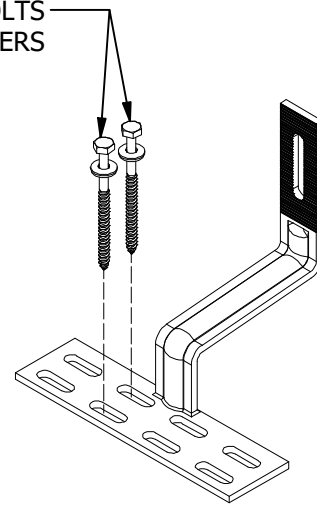

NOTES:

1. INSTALLATION TO BE COMPLETED IN ACCORDANCE WITH SOLARHOOKS INSTALLATION GUIDE.
2. PACKAGING: KITS OF 20
3. RAIL CONNECTION HARDWARE, T-BOLTS OR RAIL CLAMPS, ARE SOLD SEPARATELY.
SEE 009020S AND SHCLMPM2 & SHCLMPD2

2X - .25 X 3.5" SS HEX HEAD LAG BOLTS
W/ SS EPDM BONDED WASHERS

PART # TABLE	
P/N	DESCRIPTION
004CT1H	SOLARHOOK SPANISH 7" BASE

1411 BROADWAY BLVD. NE
ALBUQUERQUE, NM 87102 USA
PHONE: 505.242.6411
WWW.UNIRAC.COM

PRODUCT LINE:	SOLARHOOK
DRAWING TYPE:	PART DETAIL
DESCRIPTION:	SPANISH 7" BASE
REVISION DATE:	5/1/2024

DRAWING NOT TO SCALE
ALL DIMENSIONS ARE
NOMINAL

PRODUCT PROTECTED BY
ONE OR MORE US PATENTS
LEGAL NOTICE