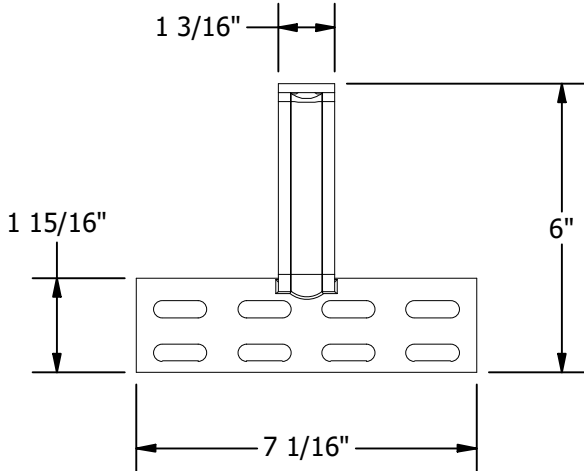

NOTES:

1. INSTALLATION TO BE COMPLETED IN ACCORDANCE WITH SOLARHOOKS INSTALLATION GUIDE.
2. PACKAGING: KITS OF 20
3. RAIL CONNECTION HARDWARE, T-BOLTS OR RAIL CLAMPS, ARE SOLD SEPARATELY.
SEE 009020S AND SHCLMPM2 & SHCLMPD2

2X - .25 X 3.5" SS HEX HEAD LAG BOLTS
W/ SS EPDM BONDED WASHERS

PART # TABLE	
P/N	DESCRIPTION
004CT1H	SOLARHOOK SPANISH 7" BASE

1411 BROADWAY BLVD. NE
ALBUQUERQUE, NM 87102 USA
PHONE: 505.242.6411
WWW.UNIRAC.COM

PRODUCT LINE:	SOLARHOOK
DRAWING TYPE:	PART DETAIL
DESCRIPTION:	SPANISH 7" BASE
REVISION DATE:	5/1/2024

DRAWING NOT TO SCALE
ALL DIMENSIONS ARE
NOMINAL

PRODUCT PROTECTED BY
ONE OR MORE US PATENTS
LEGAL NOTICE