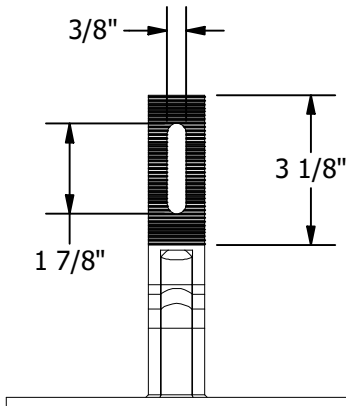

NOTES:

1. INSTALLATION TO BE COMPLETED IN ACCORDANCE WITH SOLARHOOKS INSTALLATION GUIDE.
2. PACKAGING: KITS OF 20
3. RAIL CONNECTION HARDWARE, T-BOLTS OR RAIL CLAMPS, ARE SOLD SEPARATELY.
SEE 009020S AND SHCLMPM2 & SHCLMPD2

2X - .25 X 3.5" SS HEX HEAD LAG BOLTS
W/ SS EPDM BONDED WASHERS

PART # TABLE	
P/N	DESCRIPTION
004CT1H	SOLARHOOK SPANISH 7" BASE

1411 BROADWAY BLVD. NE
ALBUQUERQUE, NM 87102 USA
PHONE: 505.242.6411
WWW.UNIRAC.COM

PRODUCT LINE:	SOLARHOOK
DRAWING TYPE:	PART DETAIL
DESCRIPTION:	SPANISH 7" BASE
REVISION DATE:	5/1/2024

DRAWING NOT TO SCALE
ALL DIMENSIONS ARE
NOMINAL

PRODUCT PROTECTED BY
ONE OR MORE US PATENTS
LEGAL NOTICE