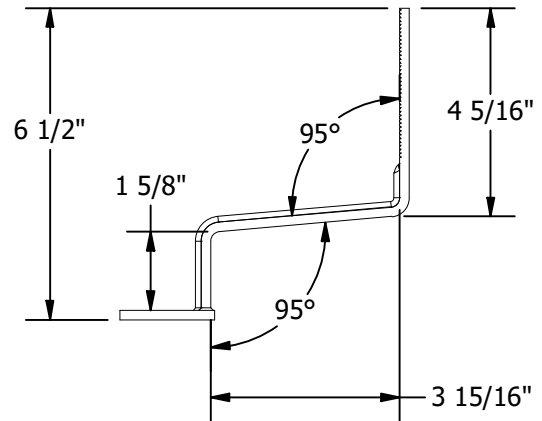

NOTES:

1. INSTALLATION TO BE COMPLETED IN ACCORDANCE WITH SOLARHOOKS INSTALLATION GUIDE.
2. PACKAGING: KITS OF 20
3. RAIL CONNECTION HARDWARE, T-BOLTS OR RAIL CLAMPS, ARE SOLD SEPARATELY.
SEE 009020S AND SHCLMPM2 & SHCLMPD2

2X - .25 X 3.5" SS HEX HEAD LAG BOLTS
W/ SS EPDM BONDED WASHERS

PART # TABLE	
P/N	DESCRIPTION
004CT1H	SOLARHOOK SPANISH 7" BASE

1411 BROADWAY BLVD. NE
ALBUQUERQUE, NM 87102 USA
PHONE: 505.242.6411
WWW.UNIRAC.COM

PRODUCT LINE:	SOLARHOOK
DRAWING TYPE:	PART DETAIL
DESCRIPTION:	SPANISH 7" BASE
REVISION DATE:	5/1/2024

DRAWING NOT TO SCALE
ALL DIMENSIONS ARE
NOMINAL

PRODUCT PROTECTED BY
ONE OR MORE US PATENTS
LEGAL NOTICE